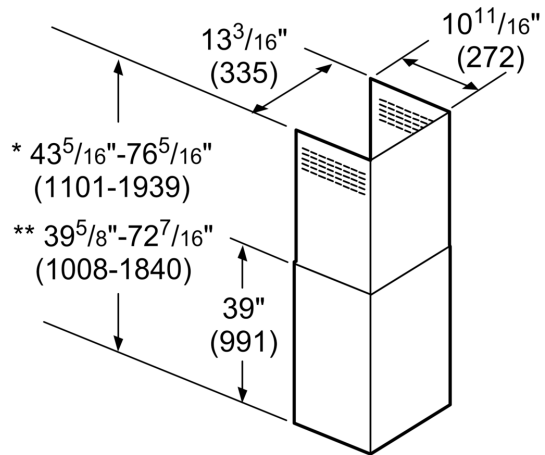

Chimney extension
HCBEXT5UC

4 242002 797847

Chimney extension HCBEXT5UC

- * Recirculating installation
- ** Ducted installation

measurements in inches (mm)