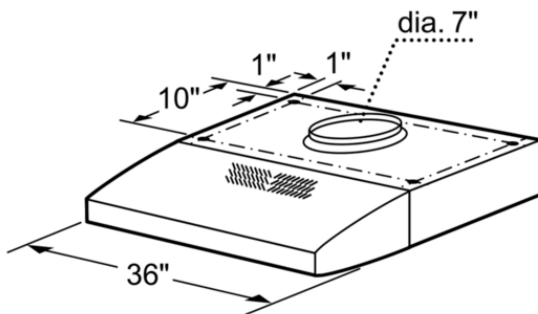

Litho Date: 10/2020

36" Under-cabinet Hood, 400 CFM, DUH3625UC, Stainless Steel

Dimensions in inches

Measurements in inches

Features

Operating Mode	Convertible: Ducted / Recirculating
Number of speed settings	4-stage
Delay Shut off modes	
Silence level (dBA)	
Required accessories	
Optional accessories	DHZ3602UC
Number of lights	2
Type of lamps used	Halogen
Total power of the lamps (W)	
Grease filter material	Washable aluminium
Grease filter type	Multilayer cassette
Clean filter reminders	

Technical Specification

UPC code	825225846772
Material	Stainless steel
Watts (W)	
Current (A)	
Volts (V)	120
Frequency (Hz)	60
Approval certificates	CSA, UL
Power Cord Length	
Plug type	120V-3 prong
Overall appliance dimensions (HxWxD) (in)	4 3/4" / 4 3/4" x 36" x
Product packaging dimensions (HxWxD) (in)	12.99 x 23.99 x 35.99
Height of the chimney (in)	
Vertical rise height	
Required distance above cooktop/ranges	30"/30"
Net weight (lbs)	41.000
Gross weight (lbs)	48.000
Adjustable feet	
Motor location	Integrated motor in hood body
Maximum CFM	
Diameter of air duct (in) top	
Diameter of air duct (in) back	
Discharge direction	
No-return airflow flap	No

Notes: All height, width and depth dimensions are shown in inches. *Please refer to installation instructions prior to making cutout. BSH reserves the absolute and unrestricted right to change product materials and specifications, at any time, without notice. Consult the product's installation instructions for final dimensional data and other details. Applicable product warranty can be found in a accompanying product literature or you may contact your account manager for further details.