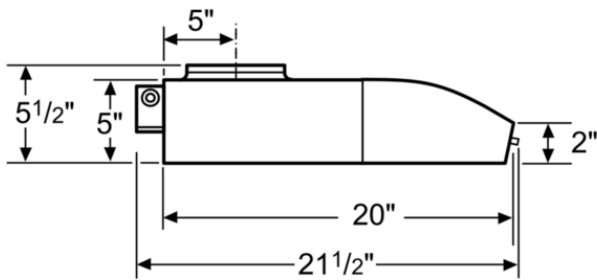

36" Under-cabinet Hood, 400 CFM, DUH3625UC, Stainless Steel

Dimensions in inches