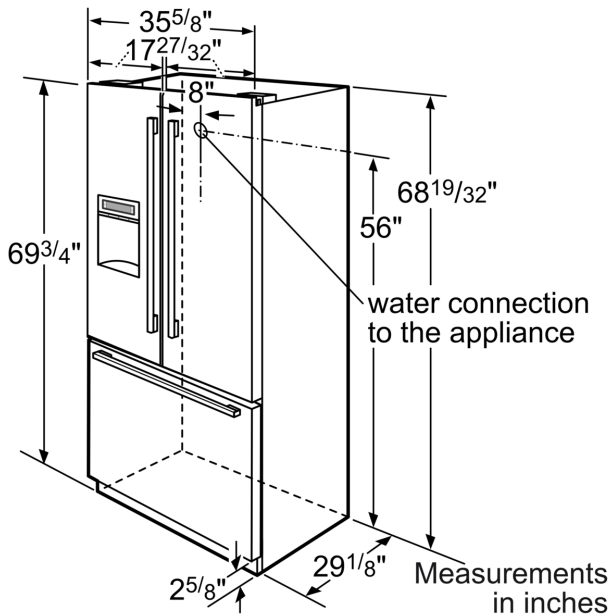

#### **Capacity**

- Full-width Deli Drawer
- Gallon Door Storage Bins
- Hide-Away Water Filter
- Large Storage Capacity

**Series 8, French Door Bottom Mount Refrigerator, Stainless Steel  
B26FT70SNS**

Drawers can be pulled out with door open 90°. Drawers can be taken out with door completely opened.

Dimensions in inches

\* If the appliance is placed next to a range, the lateral distance must be at least min. 1".

\*\* The clearance in the back must include the space of the water connection.

Dimensions in inches