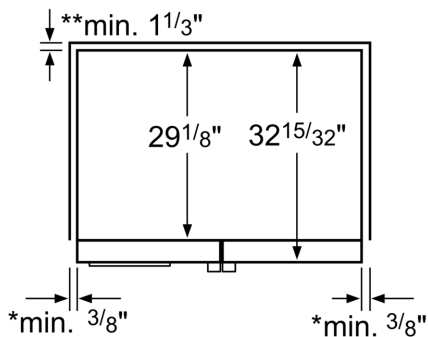

#### **Capacity**

- Full-width Deli Drawer
- Gallon Door Storage Bins
- Hide-Away Water Filter
- Large Storage Capacity

**Series 8, French Door Bottom Mount Refrigerator, Stainless Steel  
B26FT70SNS**

Drawers can be pulled out with door open 90°. Drawers can be taken out with door completely opened.

Dimensions in inches

\* If the appliance is placed next to a range, the lateral distance must be at least min. 1".

\*\* The clearance in the back must include the space of the water connection.

Dimensions in inches