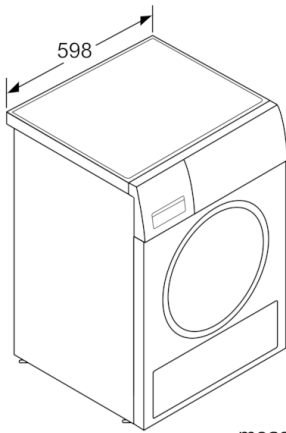

**Technical Data**

Built-in / Free-standing :	Free-standing
Removable top :	No
Door hinge :	Right
Color / Material body :	White
Length electrical supply cord (cm) :	145.0
Height of removable worktop (mm) :	842
Dimensions of the product (mm) :	842 x 598 x 599
Net weight (kg) :	40.841
Drum volume (l) :	112
Connection Rating (W) :	2800
Current (A) :	10/16
Voltage (V) :	220-240
Frequency (Hz) :	50
Approval certificates :	CE, VDE
Drying process :	automatic
Capacity cotton (kg) - NEW (2010/30/EC) :	8.0
Energy efficiency rating :	C
Energy consumption electric dryer, full load - NEW (2010/30/EC) (kWh) :	4.61
Standard cotton programme time at full load (min) :	126
Energy consumption electric dryer, partial load - NEW (2010/30/EC) (kWh) :	2.59
Standard cotton programme time at partial load (min) :	76
Weighted annual energy consumption, electric dryer - NEW (2010/30/EC) (kWh) :	557.0
Power consumption in off-mode (W) - NEW (2010/30/EC) :	0.10
Power consumption in left-on mode (W) - NEW (2010/30/EC) :	0.50
Weighted programme time (min) :	97
Condensation efficiency class - NEW (2010/30/EC) :	B
Average condensation efficiency full load (%) :	88
Average condensation efficiency partial load (%) :	88
Weighted condensation efficiency (%) :	88

#### Technical Information

- Capacity: 8 kg
- Dimensions (H x W x D): 84.2 x 59.8 x 59.9 cm
- 38 cm porthole, 175 ° swing door
- Noise level: 65 dB (A) re 1 pW

---

measurements in mm