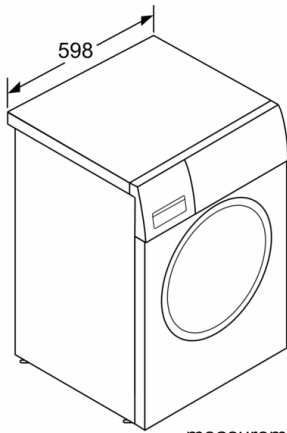

Technical Data

Built-in / Free-standing : Free-standing
 Door hinge : Left
 Color / Material body : White
 Length electrical supply cord : 160 cm
 Height for building under : 850.00 mm
 Height of the product : 848 mm
 Dimensions of the product : 848 x 598 x 590 mm
 Wheels : No
 Net weight : 74.245 kg
 Drum volume : 65 Q
 Main colour of product : White
 Door Frame : chrome, blackgray
 Color Buttons : chrome, white
 Color Dial : chrome
 Noise level washing : 48 dB(A) re 1 pW
 Connection Rating : 2300 W
 Fuse protection : 10 A
 Voltage : 220-240 V
 Frequency : 50 Hz
 Energy Star Qualified : No
 Cord Included : Yes
 Plug type : Gardy plug w/ earthing
 Length of drain hose (in) : 59.05
 Length of supply hose (in) : 59.05
 Appliance Dimensions (h x w x d) (inches) : x x
 Dimensions of the packed product : 34.44 x 25.98 x 27.16
 Net weight : 164.000 lbs
 Gross weight : 166.000 lbs
 Length of drain hose : 150.00 cm
 Length of supply hose : 150.00 cm
 Dimensions of the packed product (HxWxD) : 875 x 690 x 660 mm
 Gross weight : 75.2 kg
 Connection Rating : 2300 W
 Fuse protection : 10 A
 Voltage : 220-240 V
 Frequency : 50 Hz
 Approval certificates : CE, Ukraine, Ukraine grounding sign, VDE
 Water protection system : Aquastop
 Spin speed options : Variable
 Digital countdown indicator : Yes
 Drying progress indicator : LED-display

Serie | 8, washing machine, front loader, 9 kg, 1400 rpm WAW28740EU

Refresh your laundry in just 45 minutes

Technical Information

- Capacity: 9 kg
- Maximum spin speed: 1400 r/min
- Dimensions (H x W x D): 84.8 x 59.8 x 59 cm
- 32 cm porthole, 171° swing door

**Serie | 8, washing machine, front loader, 9
kg, 1400 rpm
WAW28740EU**

measurements in mm