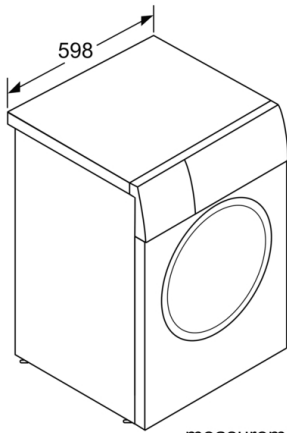

**Serie | 6, washing machine, front loader, 10
kg, 1400 rpm
WAU28460TH**

measurements in mm