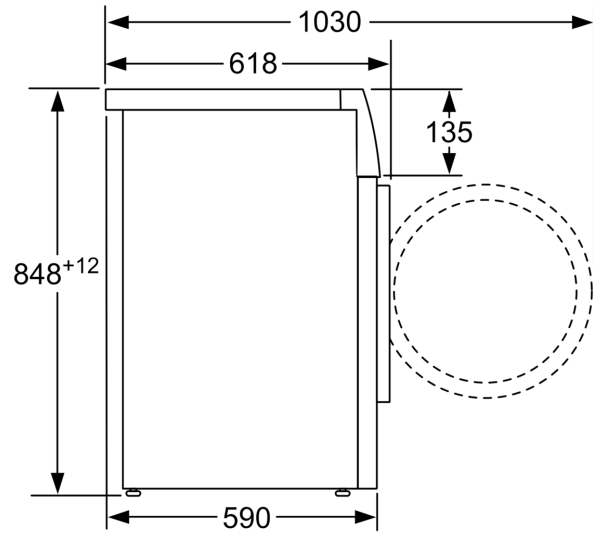

---

Built-in / Free-standing: .....	Free-standing
Door hinge: .....	Left
Color / Material body: .....	White
Length electrical supply cord: .....	160.0 cm
Height of the appliance: .....	848 mm
Dimensions of the product: .....	848 x 598 x 590 mm
Wheels: .....	No
Net weight: .....	68.6 kg
Drum volume: .....	63 l
Door Frame: .....	Silver-white
Noise level washing: .....	49 dB(A) re 1 pW
Connection Rating: .....	2300 W
Fuse protection: .....	10 A
Voltage: .....	220-240 V
Frequency: .....	50 Hz
Energy Star Qualified: .....	No
Cord Included: .....	Yes
Plug type: .....	Thai plug
Length of supply hose (in): .....	59.05 "
Dimensions of the packed product: .....	34.64 x 24.80 x 26.96
Net weight: .....	151.000 lbs
Gross weight: .....	153.000 lbs
Length of drain hose: .....	150.00 cm
Length of supply hose: .....	150.00 cm
Dimensions of the packed product (HxWxD): .....	880 x 630 x 685 mm
Gross weight: .....	69.4 kg
Connection Rating: .....	2300 W
Fuse protection: .....	10 A
Voltage: .....	220-240 V
Frequency: .....	50 Hz
Water protection system: .....	Multiple water protection
Maximum spin speed: .....	1400 rpm
Spin speed options: .....	Variable
Digital countdown indicator: .....	Yes
Drying progress indicator: .....	LED-display, LED
Maximum capacity in kg (EU 2017/1369): .....	9.0 kg

#### **Technical Information**

- Capacity: 9 kg
- Maximum spin speed: 1400 r/min
- Dimensions (H x W x D): 84.8 x 59.8 x 59 cm
- 32 cm porthole, 165° swing door

**Series 6, washing machine, front  
loader, 9 kg, 1400 rpm  
WAT28360TH**

---

measurements in mm

measurements in mm