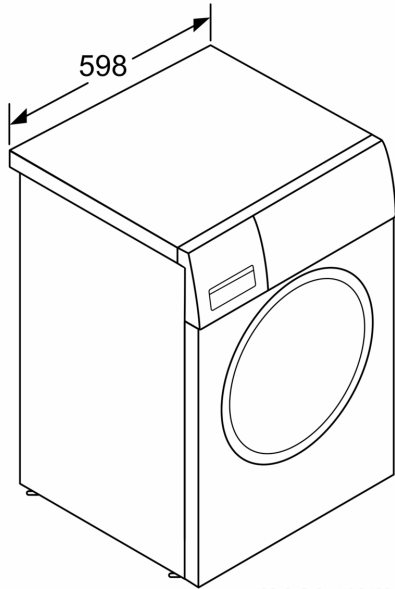

**Series 6, washing machine, front
loader, 9 kg, 1400 rpm
WAT28360TH**

---

measurements in mm