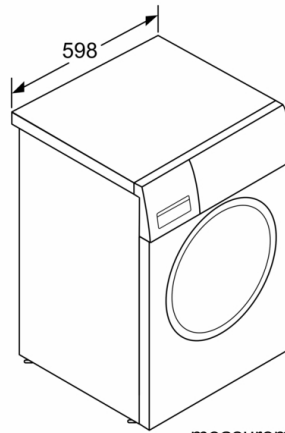

Technical Data

Built-in / Free-standing : Free-standing
 Door hinge : Left
 Color / Material body : White
 Length electrical supply cord : 160 cm
 Height for building under : 850.00 mm
 Height of the product : 848 mm
 Dimensions of the product : 848 x 598 x 550 mm
 Wheels : No
 Net weight : 70.050 kg
 Drum volume : 55 Q
 Main colour of product : White
 Door Frame : chrome, white
 Color Buttons : white
 Connection Rating : 2300 W
 Fuse protection : 10 A
 Voltage : 220-240 V
 Frequency : 50 Hz
 Energy Star Qualified : No
 Cord Included : Yes
 Plug type : Thai plug
 Length of drain hose (in) : 59.05
 Length of supply hose (in) : 59.05
 Appliance Dimensions (h x w x d) (inches) : x x
 Dimensions of the packed product : 38.97 x 26.37 x 24.21
 Net weight : 154.000 lbs
 Gross weight : 165.000 lbs
 Length of drain hose : 150.00 cm
 Length of supply hose : 150.00 cm
 Dimensions of the packed product (HxWxD) : 990 x 615 x 670 mm
 Gross weight : 75.0 kg
 Connection Rating : 2300 W
 Fuse protection : 10 A
 Voltage : 220-240 V
 Frequency : 50 Hz
 Approval certificates : CE, VDE
 Water protection system : Multiple water protection
 Number of Options : 6
 Spin speed options : Variable
 Digital countdown indicator : Yes
 Drying progress indicator : LED, LED-display

washing machine, front loader, 7 kg, 1200 rpm
WAN24160TH

No fuss, no stains. Perfectly clean laundry every time

Technical Information

- Capacity 7 kg
- Maximum spin speed: 1200 r/min
- Dimensions (H x W x D): 84.8 x 59.8 x 55 cm
- 32 cm porthole, 175° swing door

washing machine, front loader, 7 kg, 1200
rpm
WAN24160TH

measurements in mm

measurements in mm