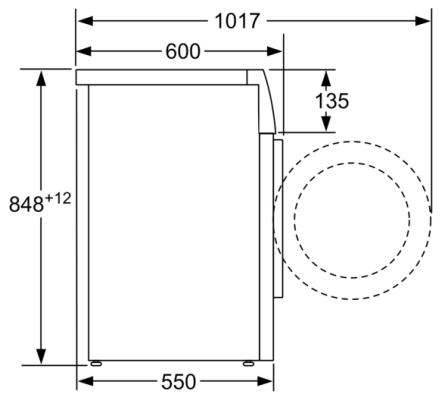

Technical Data

Built-in / Free-standing : Free-standing
 Door hinge : Left
 Color / Material body : White
 Length electrical supply cord : 160 cm
 Height for building under : 850.00 mm
 Height of the product : 848 mm
 Dimensions of the product : 848 x 598 x 550 mm
 Wheels : No
 Net weight : 70.050 kg
 Drum volume : 55 Q
 Main colour of product : White
 Door Frame : chrome, white
 Color Buttons : white
 Connection Rating : 2300 W
 Fuse protection : 10 A
 Voltage : 220-240 V
 Frequency : 50 Hz
 Energy Star Qualified : No
 Cord Included : Yes
 Plug type : Thai plug
 Length of drain hose (in) : 59.05
 Length of supply hose (in) : 59.05
 Appliance Dimensions (h x w x d) (inches) : x x
 Dimensions of the packed product : 38.97 x 26.37 x 24.21
 Net weight : 154.000 lbs
 Gross weight : 165.000 lbs
 Length of drain hose : 150.00 cm
 Length of supply hose : 150.00 cm
 Dimensions of the packed product (HxWxD) : 990 x 615 x 670 mm
 Gross weight : 75.0 kg
 Connection Rating : 2300 W
 Fuse protection : 10 A
 Voltage : 220-240 V
 Frequency : 50 Hz
 Approval certificates : CE, VDE
 Water protection system : Multiple water protection
 Number of Options : 6
 Spin speed options : Variable
 Digital countdown indicator : Yes
 Drying progress indicator : LED, LED-display

washing machine, front loader, 7 kg, 1200 rpm
WAN24160TH

No fuss, no stains. Perfectly clean laundry every time

Technical Information

- Capacity 7 kg
- Maximum spin speed: 1200 r/min
- Dimensions (H x W x D): 84.8 x 59.8 x 55 cm
- 32 cm porthole, 175° swing door

washing machine, front loader, 7 kg, 1200
rpm
WAN24160TH

measurements in mm

measurements in mm