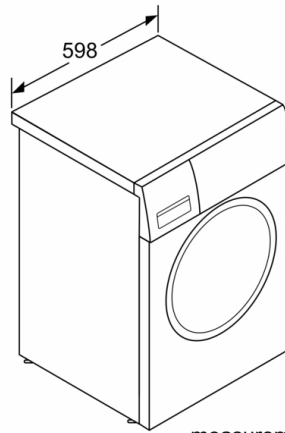

Technical Data

Built-in / Free-standing : Free-standing
 Door hinge : Left
 Color / Material body : White
 Length electrical supply cord : 160 cm
 Height for building under : 850.00 mm
 Height of the product : 848 mm
 Dimensions of the product : 848 x 598 x 550 mm
 Wheels : No
 Net weight : 67.248 kg
 Drum volume : 55 Q
 Main colour of product : White
 Door Frame : chrome, white
 Color Buttons : white
 Connection Rating : 2300 W
 Fuse protection : 10 A
 Voltage : 220-240 V
 Frequency : 50 Hz
 Energy Star Qualified : No
 Cord Included : Yes
 Plug type : Thai plug
 Length of drain hose (in) : 59.05
 Length of supply hose (in) : 59.05
 Appliance Dimensions (h x w x d) (inches) : x x
 Dimensions of the packed product : 38.97 x 26.37 x 24.21
 Net weight : 148.000 lbs
 Gross weight : 159.000 lbs
 Length of drain hose : 150.00 cm
 Length of supply hose : 150.00 cm
 Dimensions of the packed product (HxWxD) : 990 x 615 x 670 mm
 Gross weight : 72.0 kg
 Connection Rating : 2300 W
 Fuse protection : 10 A
 Voltage : 220-240 V
 Frequency : 50 Hz
 Approval certificates : CE, VDE
 Water protection system : Multiple water protection
 Number of Options : 4
 Spin speed options : Variable
 Digital countdown indicator : Yes
 Drying progress indicator : LED, LED-display

4 242005 074143

washing machine, front loader, 7 kg, 1000 rpm WAN20060TH

No fuss, no stains. Perfectly clean laundry every time

Technical Information

- Capacity 7 kg
- Maximum spin speed: 1000 r/min
- Dimensions (H x W x D): 84.8 x 59.8 x 55 cm
- 32 cm porthole, 175° swing door

washing machine, front loader, 7 kg, 1000
rpm
WAN20060TH

measurements in mm

measurements in mm