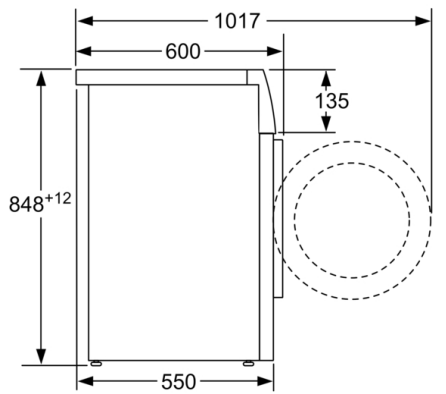

Technical Data

Built-in / Free-standing : Free-standing
 Door hinge : Left
 Color / Material body : White
 Length electrical supply cord : 160 cm
 Height for building under : 850.00 mm
 Height of the product : 848 mm
 Dimensions of the product : 848 x 598 x 550 mm
 Wheels : No
 Net weight : 67.248 kg
 Drum volume : 55 Q
 Main colour of product : White
 Door Frame : chrome, white
 Color Buttons : white
 Connection Rating : 2300 W
 Fuse protection : 10 A
 Voltage : 220-240 V
 Frequency : 50 Hz
 Energy Star Qualified : No
 Cord Included : Yes
 Plug type : Thai plug
 Length of drain hose (in) : 59.05
 Length of supply hose (in) : 59.05
 Appliance Dimensions (h x w x d) (inches) : x x
 Dimensions of the packed product : 38.97 x 26.37 x 24.21
 Net weight : 148.000 lbs
 Gross weight : 159.000 lbs
 Length of drain hose : 150.00 cm
 Length of supply hose : 150.00 cm
 Dimensions of the packed product (HxWxD) : 990 x 615 x 670 mm
 Gross weight : 72.0 kg
 Connection Rating : 2300 W
 Fuse protection : 10 A
 Voltage : 220-240 V
 Frequency : 50 Hz
 Approval certificates : CE, VDE
 Water protection system : Multiple water protection
 Number of Options : 4
 Spin speed options : Variable
 Digital countdown indicator : Yes
 Drying progress indicator : LED, LED-display

4 242005 074143

washing machine, front loader, 7 kg, 1000 rpm WAN20060TH

No fuss, no stains. Perfectly clean laundry every time

Technical Information

- Capacity 7 kg
- Maximum spin speed: 1000 r/min
- Dimensions (H x W x D): 84.8 x 59.8 x 55 cm
- 32 cm porthole, 175° swing door

washing machine, front loader, 7 kg, 1000
rpm
WAN20060TH

measurements in mm

measurements in mm