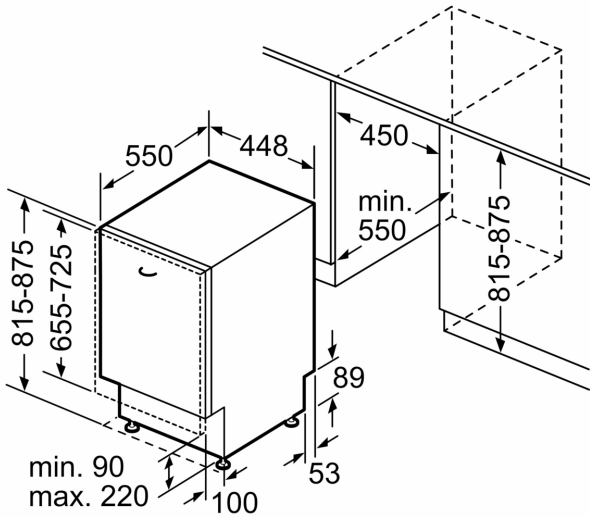

Maximum number of place settings (EU 2017/1369): 10
The water consumption of the eco programme in liters per cycle (EU 2017/1369):9.5 l
Cleaning performance:A
Water consumption:9.5 l
Total annual energy consumption 220 days: 183 kWh
Total annual water consumption 220 days: 2090 l
Built-in / Free-standing: Built-in
Removable top: No
Door panel options: Not possible
Height of removable worktop: 0 mm
Height of the appliance: 815 mm
Adjustable feet: Yes - all from front
Maximum adjustability feet: 60 mm
Adjustable plinth: Both horizontal and vertical
Net weight:28.3 kg
Gross weight: 30.1 kg
Connection Rating: 2400 W
Fuse protection:10 A
Voltage: 220-240 V
Frequency: 50; 60 Hz
Length electrical supply cord: 175 cm
Plug type: GARDY plug w/ earthing
Length inlet hose: 165 cm
Length outlet hose: 205 cm
Hidden heating element: Yes
Water protection system description: Triple water protection 24h
Child safety devices: No
Water softener: Yes
Top basket type: High flexibility with Vario Flex basket
Adjustable upper basket: Rackmatic 3-stage
Bottom basket type: R3 45 cm
3rd Rack: VarioDrawer
Included accessories : Vapor barrier plate
Number of place settings: 10
Dimensions of the packed product (HxWxD):880x510x680 mm

Programmes

- AquaStop with guarantee
- Glass care system
- Incl. Steam protection plate

Performance

- Product dimensions (HxWxD): 81.5 x 44.8 x 55 cm

Innovation and Technology

**Series 4, fully-integrated dishwasher,
45 cm
SPV4HMX65K**

measurements in mm

measurements in mm

 socket
 values with extension kit