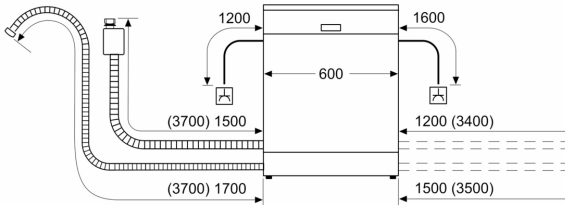

Energy Efficiency Class (Regulation (EU) 2017/1369): C
Energy Consumption for 100 cycles Eco Programme (EU 2017/1369):75 kWh/100 cycles
Maximum number of place settings (EU 2017/1369): 14
The water consumption of the eco programme in liters per cycle (EU 2017/1369):9.0 l
Programme duration (EU 2017/1369): 3:20 h
Airborne acoustical noise emissions (EU 2017/1369):40 dB(A) re 1pW
Airborne acoustical noise emission class (EU 2017/1369): B
Cleaning performance:A
Water consumption:9.0 l
Total annual water consumption 220 days: 1980 l
Built-in / Free-standing: Free-standing
Removable top: Yes
Door panel options: Not possible
Height of removable worktop:30 mm
Height of the appliance:845 mm
Adjustable feet: Yes - all
Maximum adjustability feet: 20 mm
Adjustable plinth: No
Net weight:55.9 kg
Gross weight: 57.5 kg
Connection Rating: 2400 W
Fuse protection:10 A
Voltage:220-240 V
Frequency: 50; 60 Hz
Length electrical supply cord: 175 cm
Plug type: Gardy plug w/ earthing
Length inlet hose: 165 cm
Length outlet hose: 190 cm
Hidden heating element: Yes
Water protection system description: Triple water protection 24h
Child safety devices: No
Water softener:Yes
Top basket type: High flexibility with Max Flex Pro basket
Adjustable upper basket: Rackmatic 3-stage
Bottom basket type: R3
3rd Rack:3rd Rack 1.0
Included accessories : no
Number of place settings: 14
Color / Material panel: Stainless steel colour, lacqu.
Color / Material body:Brushed steel anti-fingerprint
Dimensions of the packed product (HxWxD):880x660x670 mm

- AquaStop with guarantee
- Glass care system

Performance

Innovation and Technology

- Product dimensions (HxWxD): 84.5 x 60 x 60 cm

**Series 6, free-standing dishwasher,
60 cm, Brushed steel anti-fingerprint
SMS6ECI11E**

measurements in mm

⏏ socket
() values with extension kit