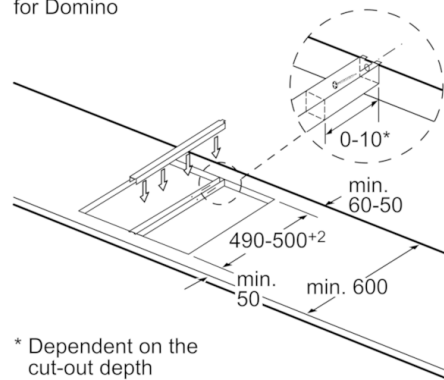

**Technical Data**

Product name/family :	Vario/Domino barbecue grill
Built-in / Free-standing :	Built-in
Energy input :	Electric
Type of control :	mechanical
Grill grating material :	Cast iron
Required niche size for installation (HxWxD) :	235 x x
Width of the product (mm) :	306
Dimensions of the product (mm) :	235 x 306 x 527
Dimensions of the packed product (HxWxD) (mm) :	280 x 390 x 610
Net weight (kg) :	12.025
Gross weight (kg) :	14.0
Residual heat indicator :	without
Location of control panel :	Hob front
Basic surface material :	Cast iron
Color of surface :	Alu, brushed, Black
Approval certificates :	CE, VDE
Length electrical supply cord (cm) :	100
Electrical connection rating (W) :	2400
Current (A) :	13
Voltage (V) :	220-240
Frequency (Hz) :	50; 60

### **Technical Information**

- Dimensions of the product (HxWxD mm) : NO\_FEATURE x 306 x 527
- Required niche size for installation (WxD mm) : 270-270 x 490-500
- Connected load: 2400 W
- Plug type: no plug
- Length of mains cable: 100 cm

## Serie | 2, Domino Grill, 30 cm PKU375CA1E

When installing a Domino unit right next to a hob, an assembly kit (HEZ394301) is required.

Measurements in mm

When installing two or more Domino units side-by-side, one or more assembly kits are required (2 units = 1 assembly kit, 3 units = 2 assembly kits, etc).

\* Dependent on the cut-out depth

Measurements in mm

When installing two Domino units right next to a hob, two assembly kits (HEZ394301) are required.

Measurements in mm

Picture for the table Domino combination possibilities with corresponding devices and cutout dimensions