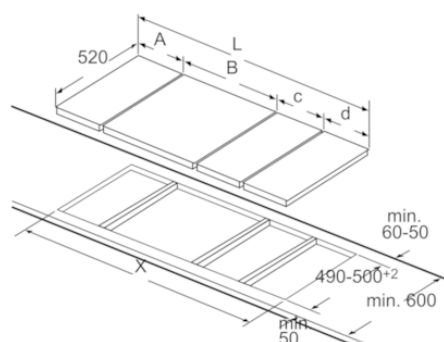

### **Technical Information**

- Dimensions of the product (HxWxD mm) : NO\_FEATURE x 306 x 527
- Required niche size for installation (WxD mm) : 270-270 x 490-500
- Connected load: 2400 W
- Plug type: no plug
- Length of mains cable: 100 cm

Measurements in mm

When installing two or more Domino units side-by-side, one or more assembly kits are required (2 units = 1 assembly kit, 3 units = 2 assembly kits, etc).

Measurements in mm

Assembly kit (HEZ394301)  
for Domino

\* Dependent on the cut-out depth

Measurements in mm

When installing two Domino units right next to a hob, two assembly kits (HEZ394301) are required.

Measurements in mm

Picture for the table Domino combination possibilities with corresponding devices and cutout dimensions

## Serie | 2, Domino Grill, 30 cm PKU375CA1E

measurements in mm  
Domino combination options with  
corresponding appliance and cut-out dimensions

Width category:  
Appliance width:

	A	B	C	D	L	X
2x30	306	306	-	-	612	576
1x30, 1x40	306	396	-	-	702	666
1x30, 1x60	306	606	-	-	912	876
1x30, 1x70*	306	710	-	-	1016	980
1x30, 1x80	306	816	-	-	1122	1086
1x30, 1x90	306	916	-	-	1222	1186
2x40	396	396	-	-	792	756
1x40, 1x60	396	606	-	-	1002	966
1x40, 1x70*	396	710	-	-	1106	1070
1x40, 1x80	396	816	-	-	1212	1176
1x40, 1x90	396	916	-	-	1312	1276
3x30	306	306	306	-	918	882
2x30, 1x40	306	306	396	-	1008	972
2x30, 1x60	306	306	606	-	1218	1182
2x30, 1x70*	306	306	710	-	1322	1286
2x30, 1x80	306	306	816	-	1428	1392
2x30, 1x90	306	306	916	-	1528	1492
1x30, 2x40	306	396	396	-	1098	1062
1x30, 1x40, 1x60	306	396	606	-	1308	1272
1x30, 1x40, 1x70*	306	396	710	-	1412	1376
1x30, 1x40, 1x80	306	396	816	-	1518	1482
1x30, 1x40, 1x90	306	396	916	-	1618	1582
2x40, 1x60	396	396	606	-	1398	1362
4x30	306	306	306	306	1224	1188
3x30, 1x40	306	306	306	396	1314	1278
1x30, 1x75	306	750	-	-	1056	1020
1x40, 1x75	396	750	-	-	1146	1110
2x30, 1x75	306	306	750	-	1362	1326
1x30, 1x40, 1x75	306	396	750	-	1452	1416