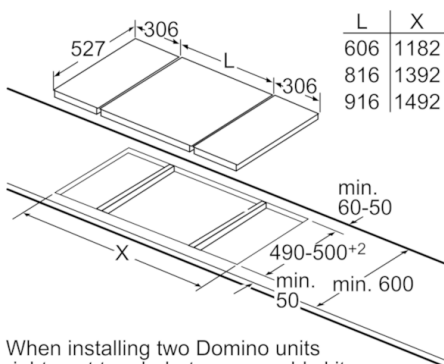

### **Technical Information**

- Dimensions of the product (HxWxD mm) : NO\_FEATURE x 306 x 527
- Required niche size for installation (WxD mm) : 270-270 x 490-500
- Connected load: 2400 W
- Plug type: no plug
- Length of mains cable: 100 cm

Measurements in mm

When installing two or more Domino units side-by-side, one or more assembly kits are required (2 units = 1 assembly kit, 3 units = 2 assembly kits, etc).

Measurements in mm

Assembly kit (HEZ394301)  
for Domino

\* Dependent on the cut-out depth

Measurements in mm

When installing two Domino units right next to a hob, two assembly kits (HEZ394301) are required.

Measurements in mm

Picture for the table Domino combination possibilities with corresponding devices and cutout dimensions

## Serie | 2, Domino Grill, 30 cm PKU375CA1E

measurements in mm  
Domino combination options with  
corresponding appliance and cut-out dimensions

Width category:  
Appliance width:

	A	B	C	D	L	X
2x30	306	306	-	-	612	576
1x30, 1x40	306	396	-	-	702	666
1x30, 1x60	306	606	-	-	912	876
1x30, 1x70*	306	710	-	-	1016	980
1x30, 1x80	306	816	-	-	1122	1086
1x30, 1x90	306	916	-	-	1222	1186
2x40	396	396	-	-	792	756
1x40, 1x60	396	606	-	-	1002	966
1x40, 1x70*	396	710	-	-	1106	1070
1x40, 1x80	396	816	-	-	1212	1176
1x40, 1x90	396	916	-	-	1312	1276
3x30	306	306	306	-	918	882
2x30, 1x40	306	306	396	-	1008	972
2x30, 1x60	306	306	606	-	1218	1182
2x30, 1x70*	306	306	710	-	1322	1286
2x30, 1x80	306	306	816	-	1428	1392
2x30, 1x90	306	306	916	-	1528	1492
1x30, 2x40	306	396	396	-	1098	1062
1x30, 1x40, 1x60	306	396	606	-	1308	1272
1x30, 1x40, 1x70*	306	396	710	-	1412	1376
1x30, 1x40, 1x80	306	396	816	-	1518	1482
1x30, 1x40, 1x90	306	396	916	-	1618	1582
2x40, 1x60	396	396	606	-	1398	1362
4x30	306	306	306	306	1224	1188
3x30, 1x40	306	306	306	396	1314	1278
1x30, 1x75	306	750	-	-	1056	1020
1x40, 1x75	396	750	-	-	1146	1110
2x30, 1x75	306	306	750	-	1362	1326
1x30, 1x40, 1x75	306	396	750	-	1452	1416