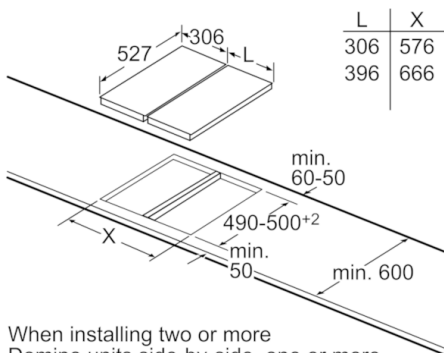

### **Technical Information**

- Dimensions of the product (HxWxD mm) : NO\_FEATURE x 306 x 527
- Required niche size for installation (WxD mm) : 270-270 x 490-500
- Connected load: 2400 W
- Plug type: no plug
- Length of mains cable: 100 cm

## Serie | 2, Domino Grill, 30 cm PKU375CA1E

When installing a Domino unit right next to a hob, an assembly kit (HEZ394301) is required.

Measurements in mm

When installing two or more Domino units side-by-side, one or more assembly kits are required (2 units = 1 assembly kit, 3 units = 2 assembly kits, etc).

Measurements in mm

When installing two or more Domino units side-by-side, one or more assembly kits are required (2 units = 1 assembly kit, 3 units = 2 assembly kits, etc).

Measurements in mm

Assembly kit (HEZ394301)  
for Domino

\* Dependent on the cut-out depth

Measurements in mm

When installing two Domino units right next to a hob, two assembly kits (HEZ394301) are required.

Measurements in mm

Picture for the table Domino combination possibilities with corresponding devices and cutout dimensions