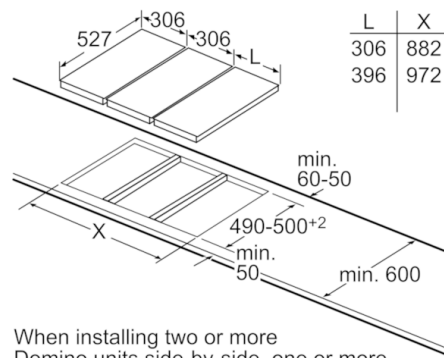

### **Technical Information**

- Dimensions of the product (HxWxD mm) : NO\_FEATURE x 306 x 527
- Required niche size for installation (WxD mm) : 270-270 x 490-500
- Connected load: 2400 W
- Plug type: no plug
- Length of mains cable: 100 cm

## Serie | 2, Domino Grill, 30 cm PKU375CA1E

When installing a Domino unit right next to a hob, an assembly kit (HEZ394301) is required.

Measurements in mm

When installing two or more Domino units side-by-side, one or more assembly kits are required (2 units = 1 assembly kit, 3 units = 2 assembly kits, etc).