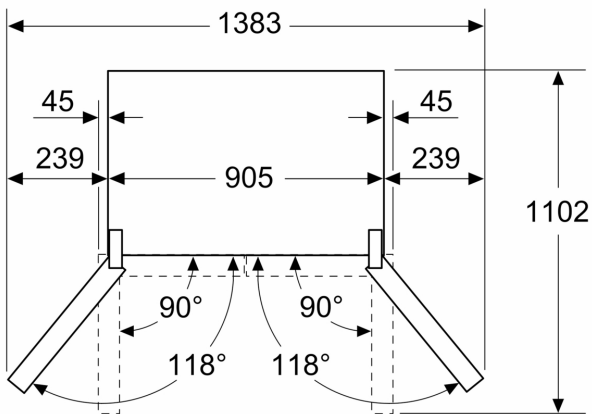

Appliance Dimension

- Appliance Height: 1830 mm
- Appliance Width:905 mm
- Appliance Depth:731 mm

TECHNICAL INFORMATION

- Rated Voltage 220 - 240 V

Accessories

- 3 x egg tray, 1 x ice cube tray
- Based on the results of the standard 24-hour test. Actual consumption depends on usage/position of the appliance.
- Acoustic Warning System
- 2 ldoor shelf, large
- LED interior light

**Series 4, French Door Bottom
freezer, multi door, 183 x 90.5 cm,
Brushed black steel anti-fingerprint
KFN96AXEA**

Measurements in mm

A: Front is adjustable 1830–1847 mm, with front levelling feet fully extended

Measurements in mm

A: Front is adjustable 1830–1847 mm, with front levelling feet fully extended

B: Add 25 mm for fixed spacers on back

Measurements in mm

Measurements in mm

A	a	b
≤ 600	0	0
600 < A ≤ 650	45	45
650 < A ≤ 700	60	60
> 700	239	239

A: Kitchen cabinet or worktop depth

B: Wall
Drawers can be pulled and taken out with door open to 90°