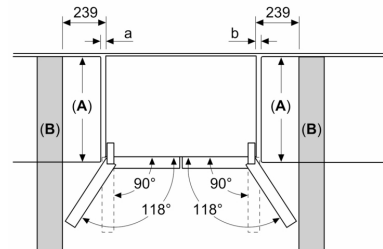

Appliance Dimension

- Appliance Height: 1830 mm
- Appliance Width:905 mm
- Appliance Depth:731 mm

TECHNICAL INFORMATION

- Rated Voltage 220 - 240 V

Accessories

- 3 x egg tray, 1 x ice cube tray
- Based on the results of the standard 24-hour test. Actual consumption depends on usage/position of the appliance.
- Acoustic Warning System
- 2 ldoor shelf, large
- LED interior light

**Series 4, French Door Bottom
freezer, multi door, 183 x 90.5 cm,
Brushed black steel anti-fingerprint
KFN96AXEA**

Measurements in mm

A: Front is adjustable 1830–1847 mm, with front levelling feet fully extended

Measurements in mm

A: Front is adjustable 1830–1847 mm, with front levelling feet fully extended

B: Add 25 mm for fixed spacers on back

Measurements in mm

Measurements in mm

A	a	b
≤ 600	0	0
600 < A ≤ 650	45	45
650 < A ≤ 700	60	60
> 700	239	239

A: Kitchen cabinet or worktop depth

B: Wall
Drawers can be pulled and taken out with door open to 90°