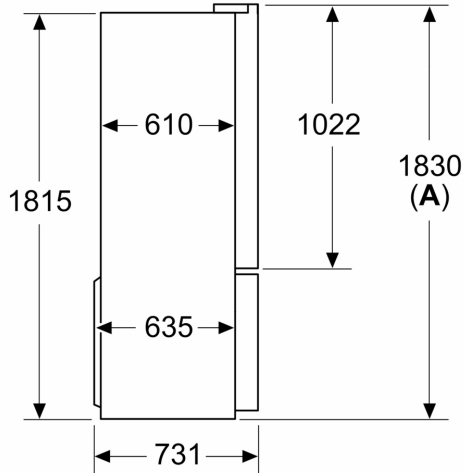

Appliance Dimension

- Appliance Height: 1830 mm
- Appliance Width:905 mm
- Appliance Depth:731 mm

TECHNICAL INFORMATION

- Rated Voltage 220 - 240 V

Accessories

- 3 x egg tray, 1 x ice cube tray
- Based on the results of the standard 24-hour test. Actual consumption depends on usage/position of the appliance.
- Acoustic Warning System
- 2 ldoor shelf, large
- LED interior light

**Series 4, French Door Bottom
freezer, multi door, 183 x 90.5 cm,
Brushed black steel anti-fingerprint
KFN96AXEA**

Measurements in mm

A: Front is adjustable 1830–1847 mm, with front levelling feet fully extended

Measurements in mm

A: Front is adjustable 1830–1847 mm, with front levelling feet fully extended

B: Add 25 mm for fixed spacers on back

Measurements in mm

Measurements in mm

A	a	b
≤ 600	0	0
600 < A ≤ 650	45	45
650 < A ≤ 700	60	60
> 700	239	239