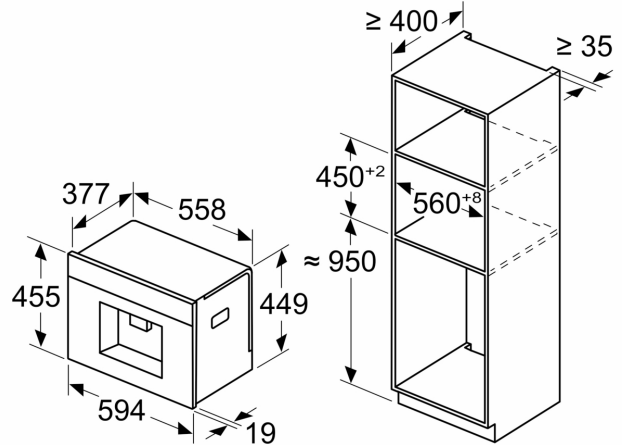

Built-in / Free-standing:	Built-in
Frothing nozzle:	No
Display:	Yes
Water protection system:	no
Portion sizes:	All cups
Dimensions:	455x594x385 mm
Dimensions of the packed product (HxWxD):	550x560x660 mm
Required niche size for installation (HxWxD):	449x558x376 mm
Hot water spout:	No
Standby function:	Yes
Simultaneous preparation of 2 cups:	Yes
Included accessories: ... 1 x assembly screws, 1 x milk container, 1 x test strip, 1 x connection hose for milk frother, 1 x milk pipe, 1 x welcome-Box	
Fuse protection:	10 A
Voltage:	220-240 V
Frequency:	50/60 Hz
Plug type:	Gardy plug w/ earthing
Product group:	Built-in coffee machine
Product name/family:	Built-in coffee machines
Product name / Commercial code:	CTL7181B0
Typology:	Fully automatic
Length electrical supply cord:	170 cm
Maximum height for installation:	449 mm
Dimensions:	455x594x385 mm
Dimensions of the packed product (HxWxD):	550x560x660 mm
Net weight:	47.000 lbs
Net weight:	21.5 kg
Gross weight:	55.000 lbs
Gross weight:	24.8 kg
Capacity water container:	2.4 l

**Series 8, Built-In Fully Automatic
Coffee Machine, Black
CTL7181B0**

Measurements in mm

A: 7.5 mm

Measurements in mm

Bean and water containers are removed from the front
Recommended installation height
950–1450 mm

Measurements in mm

Bean and water containers are removed from the front
Recommended installation height
950–1450 mm

Measurements in mm

Left corner installation

If using the 92° hinge limiter, the min. distance to the wall is only 100 mm

Measurements in mm