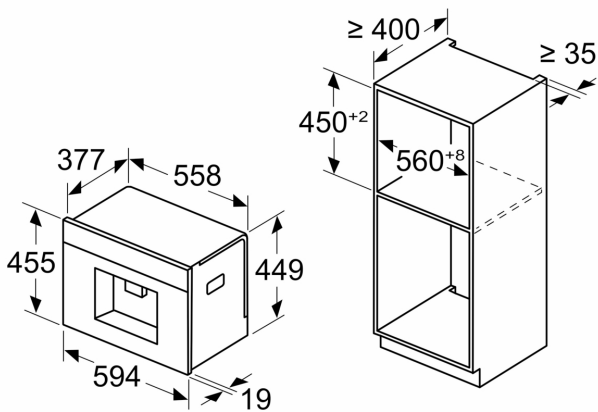

Built-in / Free-standing:	Built-in
Frothing nozzle:	No
Display:	Yes
Water protection system:	no
Portion sizes:	All cups
Dimensions:	455x594x385 mm
Dimensions of the packed product (HxWxD):	550x560x660 mm
Required niche size for installation (HxWxD):	449x558x376 mm
Hot water spout:	No
Standby function:	Yes
Simultaneous preparation of 2 cups:	Yes
Included accessories: ... 1 x assembly screws, 1 x milk container, 1 x test strip, 1 x connection hose for milk frother, 1 x milk pipe, 1 x welcome-Box	
Fuse protection:	10 A
Voltage:	220-240 V
Frequency:	50/60 Hz
Plug type:	Gardy plug w/ earthing
Product group:	Built-in coffee machine
Product name/family:	Built-in coffee machines
Product name / Commercial code:	CTL7181B0
Typology:	Fully automatic
Length electrical supply cord:	170 cm
Maximum height for installation:	449 mm
Dimensions:	455x594x385 mm
Dimensions of the packed product (HxWxD):	550x560x660 mm
Net weight:	47.000 lbs
Net weight:	21.5 kg
Gross weight:	55.000 lbs
Gross weight:	24.8 kg
Capacity water container:	2.4 l

**Series 8, Built-In Fully Automatic
Coffee Machine, Black
CTL7181B0**

Measurements in mm

A: 7.5 mm

Measurements in mm

Bean and water containers are removed from the front
Recommended installation height
950–1450 mm

Measurements in mm

Bean and water containers are removed from the front
Recommended installation height
950–1450 mm

Measurements in mm

Left corner installation

If using the 92° hinge limiter, the min. distance to the wall is only 100 mm

Measurements in mm