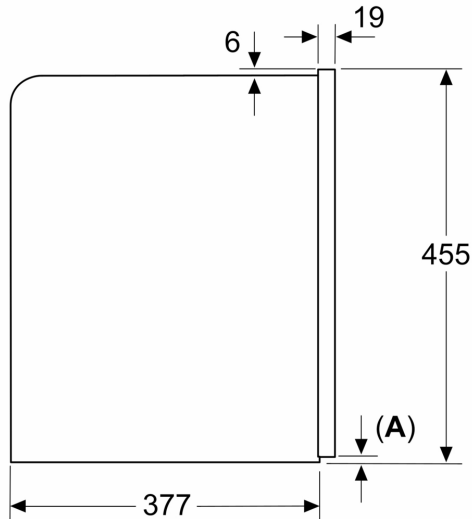

Built-in / Free-standing:	Built-in
Frothing nozzle:	No
Display:	Yes
Water protection system:	no
Portion sizes:	All cups
Dimensions:	455x594x385 mm
Dimensions of the packed product (HxWxD):	550x560x660 mm
Required niche size for installation (HxWxD):	449x558x376 mm
Hot water spout:	No
Standby function:	Yes
Simultaneous preparation of 2 cups:	Yes
Included accessories: ... 1 x assembly screws, 1 x milk container, 1 x test strip, 1 x connection hose for milk frother, 1 x milk pipe, 1 x welcome-Box	
Fuse protection:	10 A
Voltage:	220-240 V
Frequency:	50/60 Hz
Plug type:	Gardy plug w/ earthing
Product group:	Built-in coffee machine
Product name/family:	Built-in coffee machines
Product name / Commercial code:	CTL7181B0
Typology:	Fully automatic
Length electrical supply cord:	170 cm
Maximum height for installation:	449 mm
Dimensions:	455x594x385 mm
Dimensions of the packed product (HxWxD):	550x560x660 mm
Net weight:	47.000 lbs
Net weight:	21.5 kg
Gross weight:	55.000 lbs
Gross weight:	24.8 kg
Capacity water container:	2.4 l

**Series 8, Built-In Fully Automatic
Coffee Machine, Black
CTL7181B0**

Measurements in mm

A: 7.5 mm

Measurements in mm

Bean and water containers are removed from the front
Recommended installation height
950–1450 mm

Measurements in mm

Bean and water containers are removed from the front
Recommended installation height
950–1450 mm

Measurements in mm

Left corner installation

If using the 92° hinge limiter, the min. distance to the wall is only 100 mm

Measurements in mm