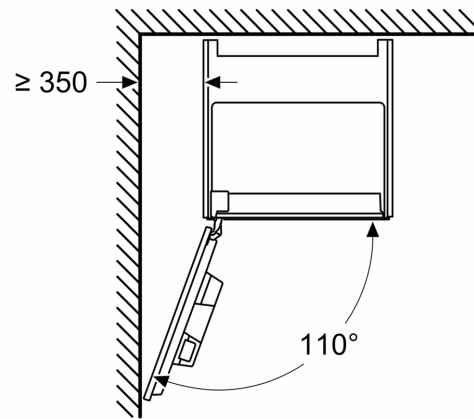

Built-in / Free-standing:	Built-in
Frothing nozzle:	No
Display:	Yes
Water protection system:	no
Portion sizes:	All cups
Dimensions:	455x594x385 mm
Dimensions of the packed product (HxWxD):	550x560x660 mm
Required niche size for installation (HxWxD):	449x558x376 mm
Hot water spout:	No
Standby function:	Yes
Simultaneous preparation of 2 cups:	Yes
Included accessories: ... 1 x assembly screws, 1 x milk container, 1 x test strip, 1 x connection hose for milk frother, 1 x milk pipe, 1 x welcome-Box	
Fuse protection:	10 A
Voltage:	220-240 V
Frequency:	50/60 Hz
Plug type:	Gardy plug w/ earthing
Product group:	Built-in coffee machine
Product name/family:	Built-in coffee machines
Product name / Commercial code:	CTL7181B0
Typology:	Fully automatic
Length electrical supply cord:	170 cm
Maximum height for installation:	449 mm
Dimensions:	455x594x385 mm
Dimensions of the packed product (HxWxD):	550x560x660 mm
Net weight:	47.000 lbs
Net weight:	21.5 kg
Gross weight:	55.000 lbs
Gross weight:	24.8 kg
Capacity water container:	2.4 l

**Series 8, Built-In Fully Automatic
Coffee Machine, Black
CTL7181B0**

Measurements in mm

A: 7.5 mm

Measurements in mm

Bean and water containers are removed from the front
Recommended installation height
950–1450 mm

Measurements in mm

Bean and water containers are removed from the front
Recommended installation height
950–1450 mm

Measurements in mm

Left corner installation

If using the 92° hinge limiter, the min. distance to the wall is only 100 mm

Measurements in mm