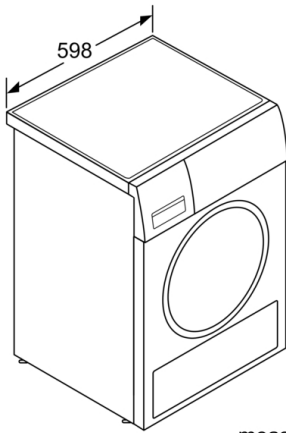

**Serie | 4, Condenser tumble dryer, 8 kg
WTN84201MY**