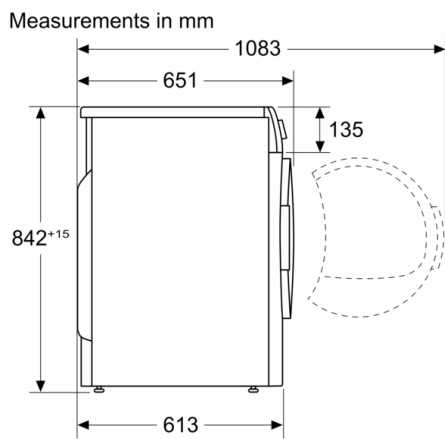

**Technical Data**

Built-in / Free-standing : Free-standing  
Removable top : No  
Door hinge : Right  
Color / Material body : White  
Length electrical supply cord : 145.0 cm  
Height of removable worktop : 0 mm  
Dimensions of the product : 842 x 598 x 613 mm  
Net weight : 38.8 kg  
Drum volume : 112 l  
Connection Rating : 2600 W  
Fuse protection : 13 A  
Voltage : 220-240 V  
Frequency : 50 Hz  
Approval certificates : CE, VDE  
Drying process : automatic  
Capacity cotton - NEW (2010/30/EC) : 7.0 kg  
Energy efficiency rating : B  
Energy consumption electric dryer, full load - NEW (2010/30/EC) : 4.15 kWh  
Standard cotton programme time at full load : 119 min  
Energy consumption electric dryer, partial load - NEW (2010/30/EC) : 2.31 kWh  
Standard cotton programme time at partial load : 73 min  
Weighted annual energy consumption, electric dryer - NEW (2010/30/EC) : 499.0 kWh/annum  
Power consumption in off-mode - NEW (2010/30/EC) : 0.10 W  
Power consumption in left-on mode - NEW (2010/30/EC) : 0.50 W  
Weighted programme time : 93 min  
Condensation efficiency class - NEW (2010/30/EC) : B  
Average condensation efficiency full load (%) : 88 %  
Average condensation efficiency partial load (%) : 88 %  
Weighted condensation efficiency (%) : 88 %

#### Technical Information

- Capacity: 7 kg
- Dimensions (H x W x D): 84.2 cm x 59.8 cm x 61.3 cm cm
- 39 cm porthole, 175 ° swing door
- Noise level: pleasantly quiet at 65 dB(A)

measurements in mm