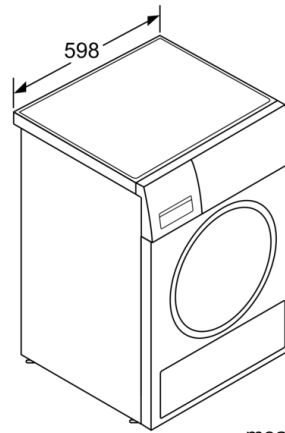

**Serie | 4, Condenser tumble dryer, 7 kg
WTN84200SG**

measurements in mm