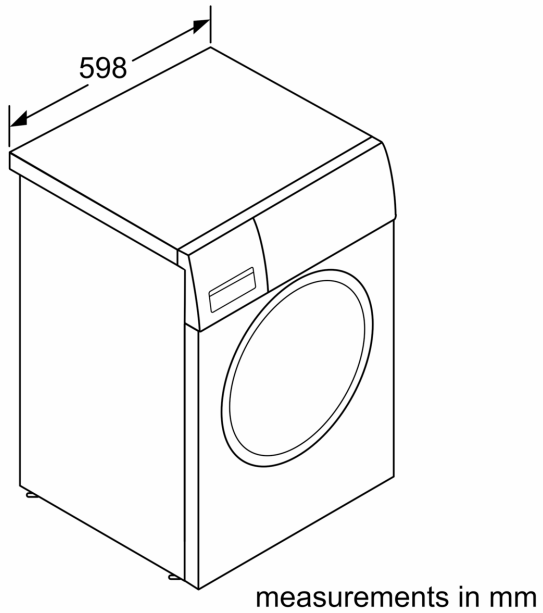

**Series 6, Washer dryer, 10/6 kg,
1400 rpm
WNA254U0SG**