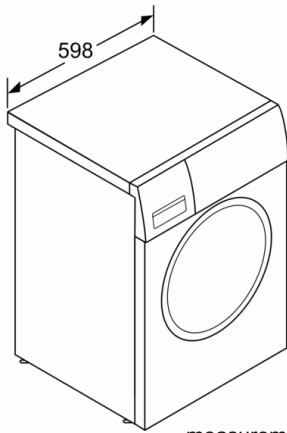

Technical Data

Built-in / Free-standing : Free-standing
 Door hinge : Left
 Color / Material body : White
 Length electrical supply cord : 210 cm
 Height for building under : 862.00 mm
 Height of the product : 848 mm
 Dimensions of the product : 848 x 598 x 590 mm
 Wheels : No
 Net weight : 76.7 kg
 Drum volume : 65 l
 Main colour of product : White
 Door Frame : chrome, blackgray
 Color Buttons : black
 Color Dial : Chrome-black
 Noise level washing : 44 dB(A) re 1 pW
 Connection Rating : 1900 W
 Fuse protection : 10 A
 Voltage : 220 V
 Frequency : 50 Hz
 Energy Star Qualified : No
 Cord Included : Yes
 Plug type : GB plug
 Length of drain hose (in) : 59.05
 Length of supply hose (in) : 59.05
 Appliance Dimensions (h x w x d) (inches) : x x
 Dimensions of the packed product : 35.03 x 26.57 x 27.95
 Net weight : 169.000 lbs
 Gross weight : 170.000 lbs
 Length of drain hose : 150.00 cm
 Length of supply hose : 150.00 cm
 Dimensions of the packed product (HxWxD) : 890 x 710 x 675 mm
 Gross weight : 77.0 kg
 Connection Rating : 1900 W
 Fuse protection : 10 A
 Voltage : 220 V
 Frequency : 50 Hz
 Approval certificates : CE, SG SAFETY, VDE
 Water protection system : Multiple water protection
 Number of Options : 9
 Maximum spin speed : 1200 rpm
 Spin speed options : Variable
 Digital countdown indicator : Yes
 Drying progress indicator : LED-display

Serie | 6, Washing machine, front loader, 8 kg, 1200 rpm WGG234E0SG

Remove common stains quickly and easily with Bosch Anti-Stain technology for greater peace of mind everytime.

Technical Information

- Capacity: 8kg
- Maximum spin speed : 1200 rpm
- Dimensions (H x W x D): 84.8 cm x 59.8 cm x 59.0 cm
- 32 cm porthole, 165° swing door

**Serie | 6, Washing machine, front loader, 8
kg, 1200 rpm
WGG234E0SG**

measurements in mm

measurements in mm