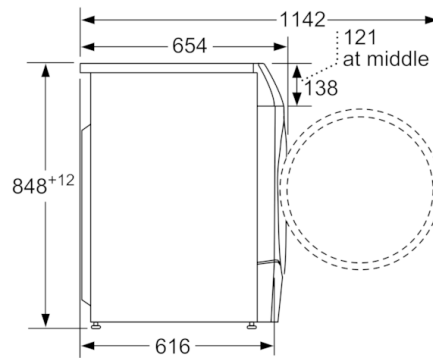

measurements in mm