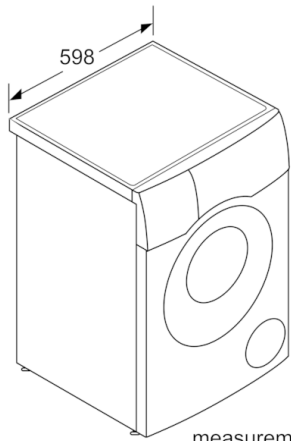

**Serie | 6, Washer dryer, 10/6 kg, 1400 rpm
WDU28560GB**

measurements in mm