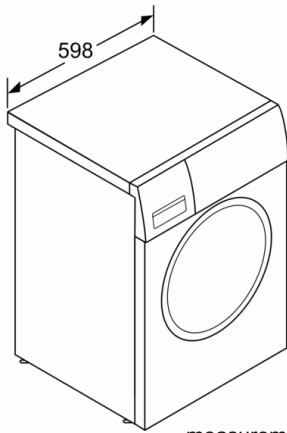

#### Convenience and Safety

- Large drum size at 65 litres
- Drum light interior
- VarioDrum's breakthrough wave-droplet design provides a thorough yet gentle clean for fine textiles
- 32 cm porthole, chrome, blackgrey with 171° opening door
- magnet with pull-open latch
- Yes / pause function
- EcoSilence Drive™
- AntiVibration™ Side Panels reduce vibrations and ensure greater stability during the washing and spinning process
- Sound insulation by bottom cover
- Flow-through sensor
- ActiveWater™
- Eltek hose
- Continuous automatic load adjustment
- Control dial with integrated On-/Offmode
- Large LED-Display for programme status indication, temperature selection, max. spin speed, remaining time and 24 h end time delay
- Foam Detection System
- Automatic Load Stabilisation
- Child Proof Lock
- Buzzer
- Electricity Consumption : 1.19 kWh

#### Technical Information

- Dimensions (H x W x D): 84.8 cm x 59.8 cm x 59.0 cm
- slide-under

**Serie | 8, Washing machine, front loader, 9  
kg, 1400 rpm  
WAW28480SG**

---

measurements in mm