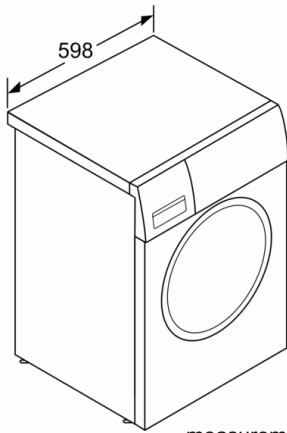

**Series 8, Washing machine, front loader, 8
kg, 1400 rpm
WAW28440SG**

---

measurements in mm