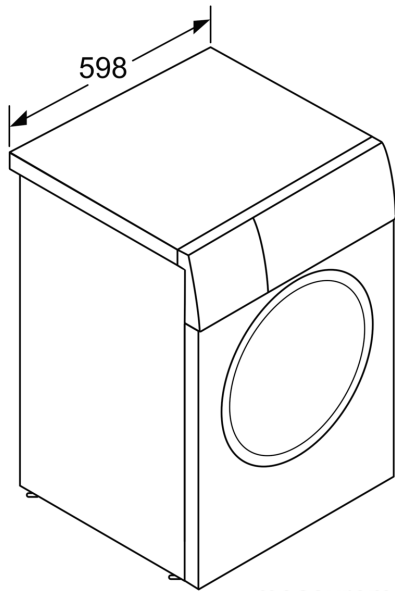

**Series 6, Washing machine, front loader, 10 kg, 1400 rpm
WAU28440SG**

measurements in mm