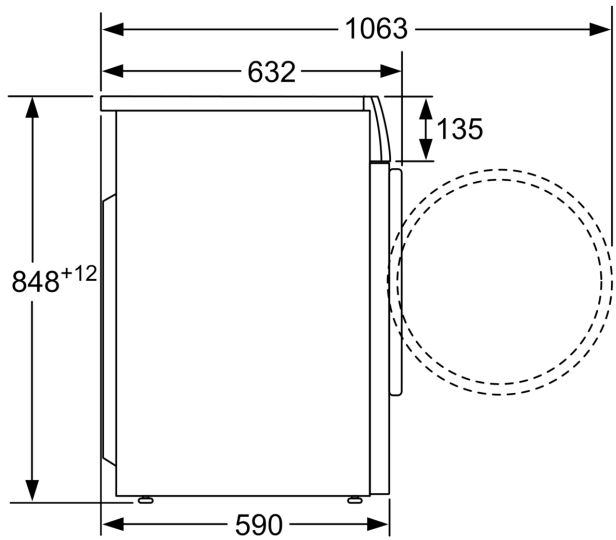

measurements in mm