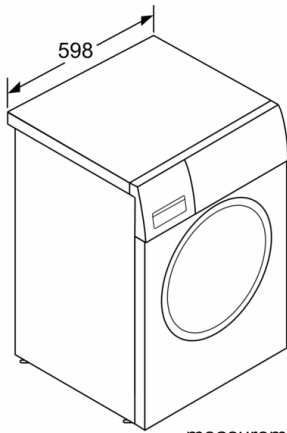

**Series 6, Washing machine, front loader, 9
kg, 1400 rpm
WAT28482SG**

---

measurements in mm