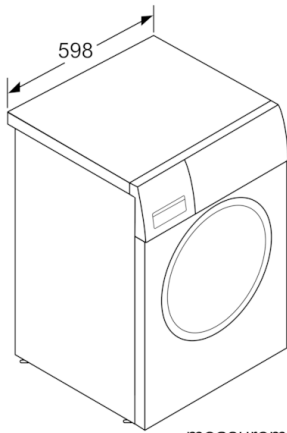

**Serie | 6, Washing machine, front loader, 8
kg, 1200 rpm
WAT24481SG**

measurements in mm