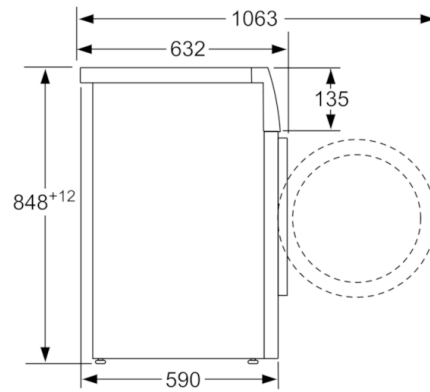

measurements in mm