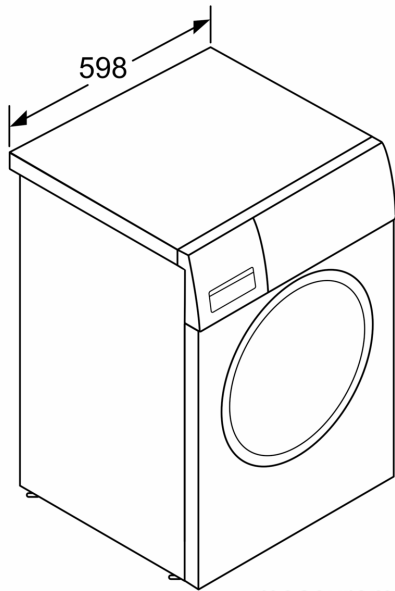

**Series 6, Washing machine, front
loader, 8 kg, 1200 rpm
WAT24160SG**

---

measurements in mm