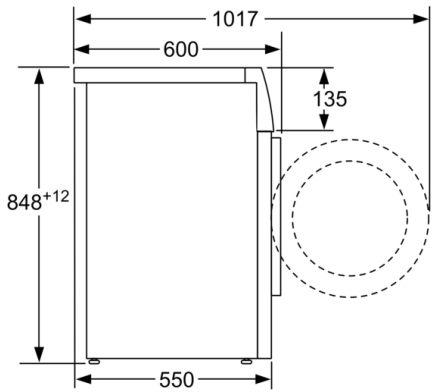

**Technical Data**

Built-in / Free-standing : Free-standing  
 Door hinge : Left  
 Color / Material body : White  
 Length electrical supply cord : 175 cm  
 Height for building under : 850.00 mm  
 Height of the product : 848 mm  
 Dimensions of the product : 848 x 598 x 550 mm  
 Wheels : No  
 Net weight : 70.050 kg  
 Drum volume : 55 l  
 Main colour of product : White  
 Door Frame : silver-black grey  
 Color Buttons : white  
 Color Dial : white  
 Noise level washing : 52 dB(A) re 1 pW  
 Connection Rating : 2050 W  
 Fuse protection : 10 A  
 Voltage : 220-240 V  
 Frequency : 50 Hz  
 Energy Star Qualified : No  
 Cord Included : No  
 Plug type : GB plug  
 Length of drain hose (in) : 47.24  
 Length of supply hose (in) : 47.24  
 Appliance Dimensions (h x w x d) (inches) : x x  
 Dimensions of the packed product : 38.97 x 26.37 x 24.21  
 Net weight : 154.000 lbs  
 Gross weight : 165.000 lbs  
 Length of drain hose : 120.00 cm  
 Length of supply hose : 120.00 cm  
 Dimensions of the packed product (HxWxD) : 990 x 615 x 670 mm  
 Gross weight : 75.0 kg  
 Connection Rating : 2050 W  
 Fuse protection : 10 A  
 Voltage : 220-240 V  
 Frequency : 50 Hz  
 Approval certificates : CE, VDE  
 Energy consumption : 0.76 kWh  
 Water consumption : 66 l  
 Water protection system : Multiple water protection  
 Number of Options : 6  
 Maximum spin speed : 1100 rpm  
 Spin speed options : Variable  
 Digital countdown indicator : Yes  
 Drying progress indicator : LED-display

**Serie | 4, Washing machine, front loader, 7.5 kg, 1100 rpm  
WAN22121SG**

**No fuss, no stains. Perfectly clean laundry every time**

---

**Technical Information**

- Capacity 7.5 kg
- Dimensions (H x W x D) : 84.8 cm x 59.8 cm x 55 cm
- 32 cm porthole, 175° swing door

**Serie | 4, Washing machine, front loader, 7.5  
kg, 1100 rpm  
WAN22121SG**

measurements in mm

measurements in mm