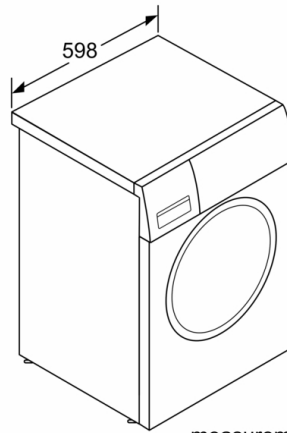

**Technical Data**

Built-in / Free-standing : Free-standing  
 Door hinge : Left  
 Color / Material body : White  
 Length electrical supply cord : 175 cm  
 Height for building under : 850.00 mm  
 Height of the product : 848 mm  
 Dimensions of the product : 848 x 598 x 550 mm  
 Wheels : No  
 Net weight : 70.050 kg  
 Drum volume : 55 l  
 Main colour of product : White  
 Door Frame : silver-black grey  
 Color Buttons : white  
 Color Dial : white  
 Noise level washing : 52 dB(A) re 1 pW  
 Connection Rating : 2050 W  
 Fuse protection : 10 A  
 Voltage : 220-240 V  
 Frequency : 50 Hz  
 Energy Star Qualified : No  
 Cord Included : No  
 Plug type : GB plug  
 Length of drain hose (in) : 47.24  
 Length of supply hose (in) : 47.24  
 Appliance Dimensions (h x w x d) (inches) : x x  
 Dimensions of the packed product : 38.97 x 26.37 x 24.21  
 Net weight : 154.000 lbs  
 Gross weight : 165.000 lbs  
 Length of drain hose : 120.00 cm  
 Length of supply hose : 120.00 cm  
 Dimensions of the packed product (HxWxD) : 990 x 615 x 670 mm  
 Gross weight : 75.0 kg  
 Connection Rating : 2050 W  
 Fuse protection : 10 A  
 Voltage : 220-240 V  
 Frequency : 50 Hz  
 Approval certificates : CE, VDE  
 Energy consumption : 0.76 kWh  
 Water consumption : 66 l  
 Water protection system : Multiple water protection  
 Number of Options : 6  
 Maximum spin speed : 1100 rpm  
 Spin speed options : Variable  
 Digital countdown indicator : Yes  
 Drying progress indicator : LED-display

**Serie | 4, Washing machine, front loader, 7.5 kg, 1100 rpm  
WAN22121SG**

**No fuss, no stains. Perfectly clean laundry every time**

---

**Technical Information**

- Capacity 7.5 kg
- Dimensions (H x W x D) : 84.8 cm x 59.8 cm x 55 cm
- 32 cm porthole, 175° swing door

**Serie | 4, Washing machine, front loader, 7.5  
kg, 1100 rpm  
WAN22121SG**

measurements in mm

measurements in mm