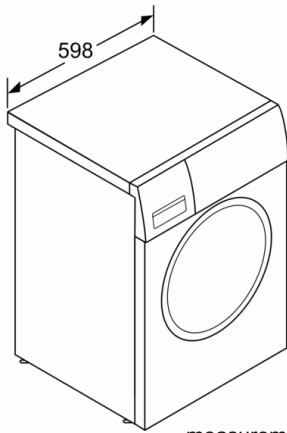

**Serie | 4, Washing machine, front loader, 7
kg, 1200 rpm
WAK24160SG**

measurements in mm