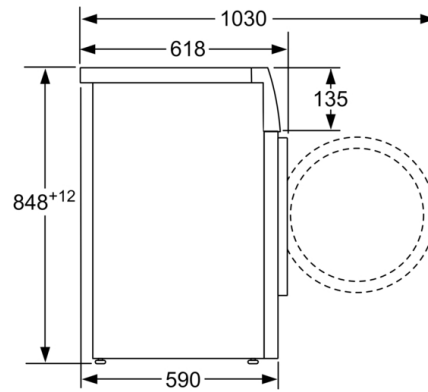

**Technical Data**

Built-in / Free-standing : Free-standing  
 Door hinge : Left  
 Color / Material body : White  
 Length electrical supply cord : 160 cm  
 Height for building under : 843.00 mm  
 Height of the product : 850 mm  
 Dimensions of the product : 850 x 600 x 600 mm  
 Wheels : No  
 Net weight : 71.451 kg  
 Drum volume : 58 l  
 Main colour of product : White  
 Door Frame : white-black grey  
 Color Buttons : silver  
 Color Dial : silver white  
 Noise level washing : 55 dB(A) re 1 pW  
 Connection Rating : 2300 W  
 Fuse protection : 10 A  
 Voltage : 220-240 V  
 Frequency : 50 Hz  
 Energy Star Qualified : No  
 Cord Included : No  
 Plug type : GB plug  
 Length of drain hose (in) : 59.05  
 Length of supply hose (in) : 59.05  
 Appliance Dimensions (h x w x d) (inches) : x x  
 Dimensions of the packed product : 34.44 x 25.78 x 27.95  
 Net weight : 158.000 lbs  
 Gross weight : 169.000 lbs  
 Length of drain hose : 150.00 cm  
 Length of supply hose : 150.00 cm  
 Dimensions of the packed product (HxWxD) : 875 x 710 x 655 mm  
 Gross weight : 76.5 kg  
 Connection Rating : 2300 W  
 Fuse protection : 10 A  
 Voltage : 220-240 V  
 Frequency : 50 Hz  
 Approval certificates : CE, VDE  
 Water protection system : Multiple water protection  
 Number of Options : 5  
 Maximum spin speed : 1200 rpm  
 Spin speed options : Variable  
 Digital countdown indicator : Yes  
 Drying progress indicator : LED, LED-display

- 
- 7 kg / 1200 rpm ...
  - Housing in White and stainless steel

**Performance**

- Capacity 7 kg
- spin-drying efficiency class: B
- Maximum Spin Speed : 1200 rpm
- Noise level washing in standard 60° cotton programme at full load in dB (A) re 1 pW: 55
- Noise level spinning at standard 60°C cotton programme at full loading in dB (A) re 1 pW: 73

**Serie | 4, Washing machine, front loader, 7  
kg, 1200 rpm  
WAK24160SG**

measurements in mm

measurements in mm