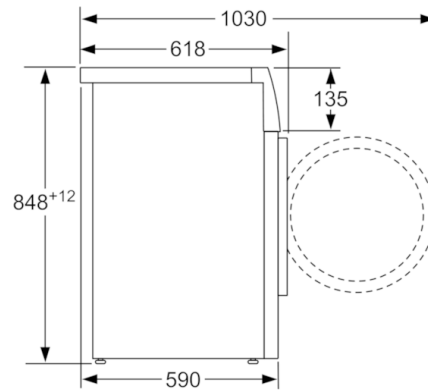

Technical Data

Built-in / Free-standing :	Free-standing
Door hinge :	Left
Color / Material body :	White
Length electrical supply cord (cm) :	160
Height for building under :	843.00
Height of the product (mm) :	850
Dimensions of the product (mm) :	850 x 600 x 600
Wheels :	No
Net weight (kg) :	70.050
Drum volume (l) :	53
Capacity cotton (kg) :	6.5
Main colour of product :	White
Door Frame :	white-black grey
Color Buttons :	silver
Color Dial :	silver white
Connection Rating (W) :	2300
Current (A) :	10
Voltage (V) :	220-240
Frequency (Hz) :	50
Cord Included :	No
Plug type :	GB plug
Length of drain hose (in) :	59.05
Length of supply hose (in) :	59.05
Appliance Dimensions (h x w x d) (inches) :	x x
Dimensions of the packed product (in) :	34.44 x 25.78 x 27.95
Net weight (lbs) :	154
Gross weight (lbs) :	165
Length of drain hose :	150.00
Length of supply hose :	150.00
Dimensions of the packed product (HxWxD) (mm) :	875 x 710 x 655
Gross weight (kg) :	75.0
Connection Rating (W) :	2300
Current (A) :	10
Voltage (V) :	220-240
Frequency (Hz) :	50
Approval certificates :	CE, VDE
Water protection system :	Multiple water protection
Number of Options :	3
Maximum spin speed (rpm) :	900
Digital countdown indicator :	No
Drying progress indicator :	LED

- Buttons: Start / Pause, Extra Rinse, Reduced Time

Convenience and Safety

- Drum volume: 53 l
- Multiple water protection
- Fully electronic control dial for wash programmes, temperature and special programmes
- 3D AquaSpa wash system with cascade for faster water penetration
- Automatic load adjustment system
- Foam Detection System
- Automatic Load Stabilisation
- LED indication of programme status
- noise insulation: bottom cover
-
- 30 cm-porthole, white-black grey with 165° opening door
- slide-under

Technical Information

- Dimensions (H x W x D) : 85 cm x 60 cm x 60 cm

**Serie | 4, Washing machine, front loader, 6.5
kg, 900 rpm
WAK18065SG**

measurements in mm

measurements in mm