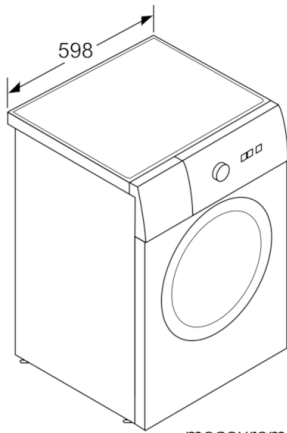

Technical Data

Built-in / Free-standing :	Free-standing
Door hinge :	Left
Color / Material body :	White
Length electrical supply cord (cm) :	160
Height for building under :	843.00
Height of the product (mm) :	850
Dimensions of the product (mm) :	850 x 600 x 600
Wheels :	No
Net weight (kg) :	70.050
Drum volume (l) :	53
Capacity cotton (kg) :	6.5
Main colour of product :	White
Door Frame :	white-black grey
Color Buttons :	silver
Color Dial :	silver white
Connection Rating (W) :	2300
Current (A) :	10
Voltage (V) :	220-240
Frequency (Hz) :	50
Cord Included :	No
Plug type :	GB plug
Length of drain hose (in) :	59.05
Length of supply hose (in) :	59.05
Appliance Dimensions (h x w x d) (inches) :	x x
Dimensions of the packed product (in) :	34.44 x 25.78 x 27.95
Net weight (lbs) :	154
Gross weight (lbs) :	165
Length of drain hose :	150.00
Length of supply hose :	150.00
Dimensions of the packed product (HxWxD) (mm) :	875 x 710 x 655
Gross weight (kg) :	75.0
Connection Rating (W) :	2300
Current (A) :	10
Voltage (V) :	220-240
Frequency (Hz) :	50
Approval certificates :	CE, VDE
Water protection system :	Multiple water protection
Number of Options :	3
Maximum spin speed (rpm) :	900
Digital countdown indicator :	No
Drying progress indicator :	LED

- Buttons: Start / Pause, Extra Rinse, Reduced Time

Convenience and Safety

- Drum volume: 53 l
- Multiple water protection
- Fully electronic control dial for wash programmes, temperature and special programmes
- 3D AquaSpa wash system with cascade for faster water penetration
- Automatic load adjustment system
- Foam Detection System
- Automatic Load Stabilisation
- LED indication of programme status
- noise insulation: bottom cover
-
- 30 cm-porthole, white-black grey with 165° opening door
- slide-under

Technical Information

- Dimensions (H x W x D) : 85 cm x 60 cm x 60 cm

**Serie | 4, Washing machine, front loader, 6.5
kg, 900 rpm
WAK18065SG**

measurements in mm

measurements in mm