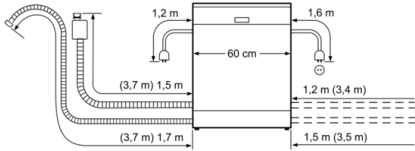

**Serie | 2, Free-standing dishwasher, 60 cm,
White
SMS40E32EU**

( ) Werte mit Verlängerungssatz