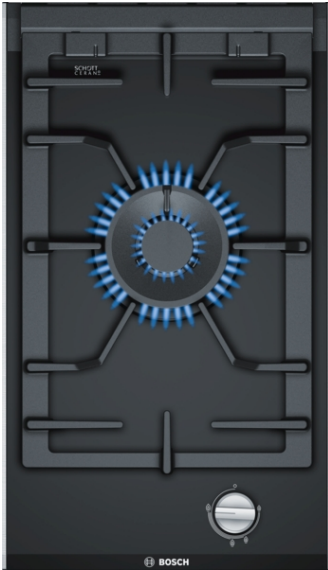

**Serie | 8, Domino gas hob, 30 cm,
Ceramic
PRA3B6B70K**

Included accessories

1 x WOK attachment ring

Optional accessories

HEZ394301 : Connecting strip

Ceramic domino hobs provide you with flexibility and ease in creating your ideal cooking space.

- Dual flame power burner with two heat options, quickly boil water or maintain a precise simmer.
- Heavy-duty continuous surface grates can be easily and quickly cleaned in the dishwasher.
- **Sword knobs:** for an ergonomic control.
- **Surface:** highly heat-resistant glass-ceramic design.

Technical Data

Product name/family : Vario/Domino gas hob w control

Built-in / Free-standing : Built-in

Energy input : Gas

Total number of positions that can be used at the same time : 1

Required niche size for installation (HxWxD) : 87 x 270 x 490-500 mm

Heating Functions

- 1 PC gas burner
- Domino - Can be combined with other Bosch hobs
- Front center wok burner maximum power: up to 4.9 KW (depending on gas type)

Design

- Black ceramic base
- Sword control knobs