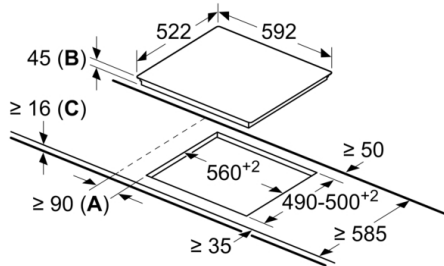

- **DirectSelect:** Direct, simple selection of the desired cooking zone, power and additional functions.

Technical Data

Product name/family : Cooking zone ceramic
Construction type : Built-in
Energy input : Electric
Total number of positions that can be used at the same time : 3
Required niche size for installation (HxWxD) : 45 x 560-560 x 490-500 mm
Width of the appliance : 592 mm
Dimensions : 45 x 592 x 522 mm
Dimensions of the packed product (HxWxD) : 96 x 752 x 590 mm
Net weight : 7.660 kg
Gross weight : 8.5 kg
Residual heat indicator : Separate
Location of control panel : Hob front
Basic surface material : Ceramic
Color of surface : Black
Approval certificates : CE, VDE
Length electrical supply cord : 100 cm
Sealed Burners : No
heating with booster : Front right, Rear left
Power of 2nd heating element (kW) : 2.1 ; 2.7 kW
Power of 5th heating element (kW) : 1.2 kW : 3.4 kW
Connection Rating : 5750 W
Voltage : 220-240 V
Frequency : 50; 60 Hz
Main colour of product : Black
Energy input : Electric
Approval certificates : CE, VDE
Plug type : no plug
Appliance Dimensions (h x w x d) (in) : + x x
Dimensions of the packed product : 3.77 x 23.22 x 29.60
Net weight : 17.000 lbs
Gross weight : 19.000 lbs
Total number of positions that can be used at the same time : 3
Length electrical supply cord : 100 cm
Required niche size for installation (HxWxD) : 45 x 560-560 x 490-500 mm
Dimensions : 45 x 592 x 522 mm
Dimensions of the packed product (HxWxD) : 96 x 752 x 590 mm
Net weight : 7.660 kg
Gross weight : 8.5 kg

- Dimensions of the product (HxWxD mm) : 45 x 592 x 522
- Required niche size for installation (HxWxD mm) : 45 x 560 x 490 - 500
- Electrical connection rating: 5750 W
- Length of main cable: 100 cm

Serie | 6, Electric hob, 60 cm, Black PKK651FP1E

measurements in mm

- A:** Minimum distance from the hob cut-out to the wall.
- B:** Recessed depth
- C:** With fitted oven underneath min. 20, possibly more; see space requirements for the oven.