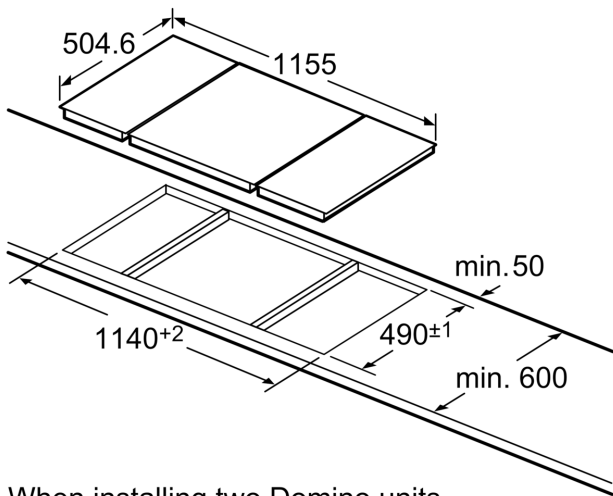

**Key Functions**

- Preset of town gas
- Flame failure safety device

**Dimensions**

- Dimensions of the product (HxWxD mm) : 32 x 288 x 505
- Length of mains cable: 150 cm
- Gas connection rating: 3600 W
- Required niche size for installation (HxWxD mm) : 32 x 268 x 490-490

Maße in mm

When installing four Domino units directly next to one another, three assembly kits (NEZ 34VLA) are required.

Maße in mm

When installing a 60 cm hotplate and a Domino unit directly next to one another, an assembly kit is required.

measurements in mm

When installing two Domino units directly next to a hob, two assembly kits are required.

measurements in mm

- \* Minimum distance from the hob cut-out to the wall
- \*\* Position of gas connection in the cut-out
- \*\*\* With fitted oven underneath, possibly more; see space requirements for the oven

measurements in mm