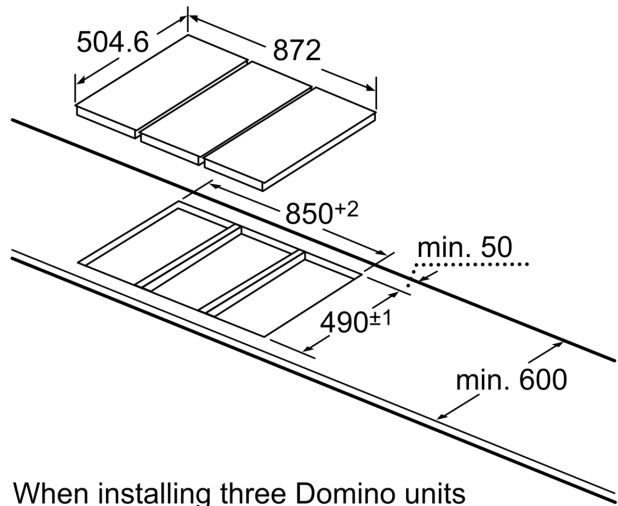

Product name/family: ..... Vario/Domino gas hob w control  
 Built-in / Free-standing: ..... Built-in  
 Energy input: ..... Gas  
 Total number of positions that can be used at the same time: ..... 1  
 Min. required niche size for installation (HxWxD): 32 x 268 x 490 mm  
 Width of the appliance: ..... 288 mm  
 Dimensions: ..... 52 x 288 x 505 mm  
 Dimensions of the packed product (HxWxD): ..... 140 x 360 x 580 mm  
 Net weight: ..... 4.5 kg  
 Gross weight: ..... 5.1 kg  
 Residual heat indicator: ..... without  
 Location of control panel: ..... Front  
 Basic surface material: ..... Stainless steel  
 Color of surface: ..... Stainless steel  
 Length electrical supply cord: ..... 150.0 cm  
 Connection rating: ..... 1 W  
 Gas connection rating: ..... 3600 W  
 Fuse protection: ..... 3 A  
 Voltage: ..... 230 V  
 Frequency: ..... 50 Hz  
 Included accessories: ..... 1 x WOK attachment ring

**Key Functions**

- Preset of town gas
- Flame failure safety device

**Dimensions**

- Dimensions of the product (HxWxD mm) : 32 x 288 x 505
- Length of mains cable: 150 cm
- Gas connection rating: 3600 W
- Required niche size for installation (HxWxD mm) : 32 x 268 x 490-490

**Series 4, Domino gas hob, 30 cm,  
Stainless steel  
PCH345DK**

When installing two Domino units directly next to a hob, an assembly kit (NEZ 34VLA) is required.

Maße in mm

When installing three Domino units directly next to a hob, two assembly kits (NEZ 34VLA) are required.

measurements in mm

When installing two Domino units directly next to a hob, two assembly kits are required.

measurements in mm

- \* Minimum distance from the hob cut-out to the wall
- \*\* Position of gas connection in the cut-out
- \*\*\* With fitted oven underneath, possibly more; see space requirements for the oven