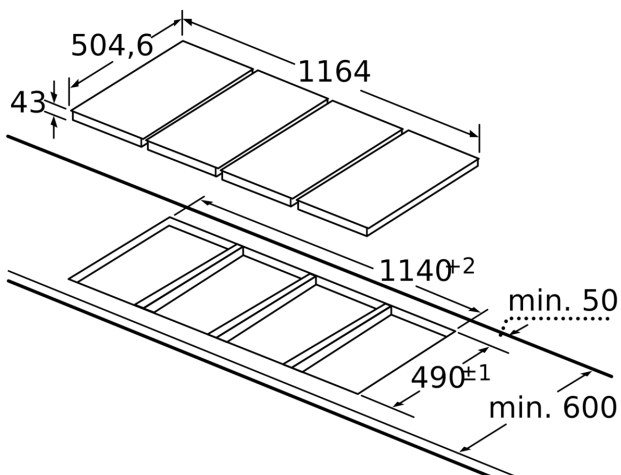

**Key Functions**

- Preset of town gas
- Flame failure safety device

**Dimensions**

- Dimensions of the product (HxWxD mm) : 32 x 288 x 505
- Length of mains cable: 150 cm
- Gas connection rating: 3600 W
- Required niche size for installation (HxWxD mm) : 32 x 268 x 490-490

**Series 4, Domino gas hob, 30 cm,  
Stainless steel  
PCH345DK**

When installing two Domino units directly next to a hob, an assembly kit (NEZ 34VLA) is required.

Maße in mm

When installing three Domino units directly next to a hob, two assembly kits (NEZ 34VLA) are required.

Maße in mm

When installing four Domino units directly next to one another, three assembly kits (NEZ 34VLA) are required.

Maße in mm

When installing a 60 cm hotplate and a Domino unit directly next to one another, an assembly kit is required.

measurements in mm

When installing two Domino units directly next to a hob, two assembly kits are required.

measurements in mm

- \* Minimum distance from the hob cut-out to the wall
- \*\* Position of gas connection in the cut-out
- \*\*\* With fitted oven underneath, possibly more; see space requirements for the oven