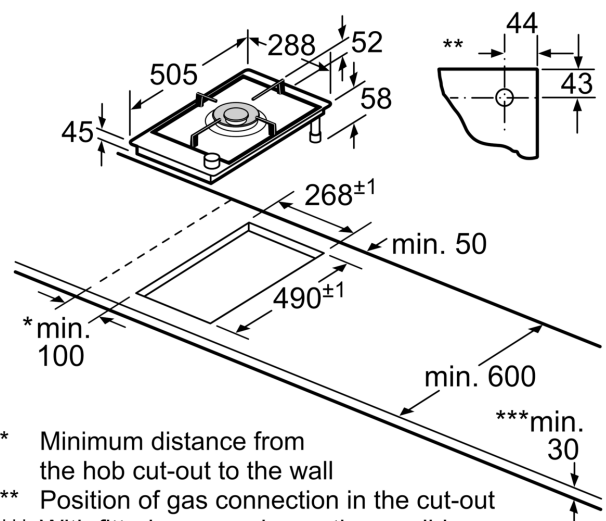

**Key Functions**

- Preset of town gas
- Flame failure safety device

**Dimensions**

- Dimensions of the product (HxWxD mm) : 32 x 288 x 505
- Length of mains cable: 150 cm
- Gas connection rating: 3600 W
- Required niche size for installation (HxWxD mm) : 32 x 268 x 490-490

Maße in mm

When installing four Domino units directly next to one another, three assembly kits (NEZ 34VLA) are required.

Maße in mm

When installing a 60 cm hotplate and a Domino unit directly next to one another, an assembly kit is required.

measurements in mm

When installing two Domino units directly next to a hob, two assembly kits are required.

measurements in mm

- \* Minimum distance from the hob cut-out to the wall
- \*\* Position of gas connection in the cut-out
- \*\*\* With fitted oven underneath, possibly more; see space requirements for the oven

measurements in mm