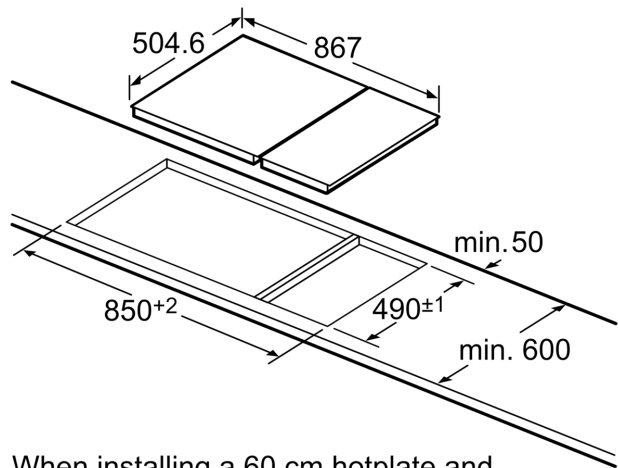

**Key Functions**

- Preset of town gas
- Flame failure safety device

**Dimensions**

- Dimensions of the product (HxWxD mm) : 32 x 288 x 505
- Length of mains cable: 150 cm
- Gas connection rating: 3600 W
- Required niche size for installation (HxWxD mm) : 32 x 268 x 490-490

**Series 4, Domino gas hob, 30 cm,  
Stainless steel  
PCH345DK**

When installing two Domino units directly next to a hob, an assembly kit (NEZ 34VLA) is required.

Maße in mm

When installing three Domino units directly next to a hob, two assembly kits (NEZ 34VLA) are required.

Maße in mm

When installing four Domino units directly next to one another, three assembly kits (NEZ 34VLA) are required.

Maße in mm

When installing a 60 cm hotplate and a Domino unit directly next to one another, an assembly kit is required.

measurements in mm

When installing two Domino units directly next to a hob, two assembly kits are required.

measurements in mm

- \* Minimum distance from the hob cut-out to the wall
- \*\* Position of gas connection in the cut-out
- \*\*\* With fitted oven underneath, possibly more; see space requirements for the oven