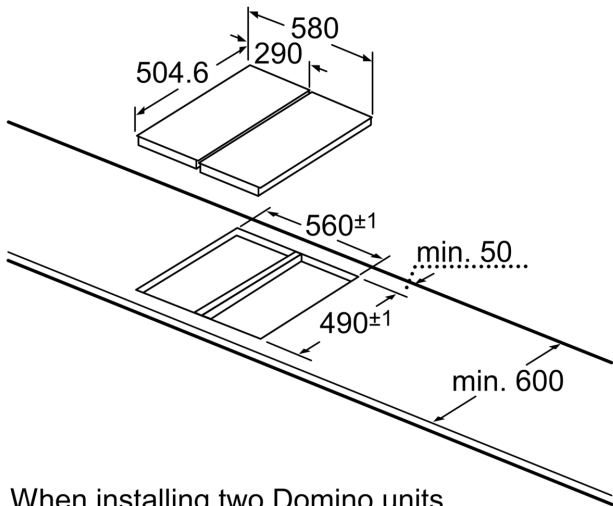

**Series 4, Domino gas hob, 30 cm,
Stainless steel
PCH345DK**

When installing two Domino units directly next to a hob, an assembly kit (NEZ 34VLA) is required.

Maße in mm