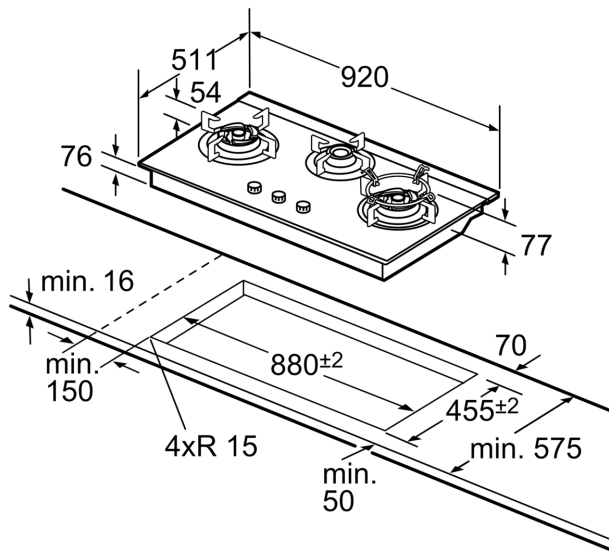

Product name/family: gas hob
 Built-in / Free-standing: Built-in
 Energy input: Gas
 Total number of positions that can be used at the same time: 3
 Type of control setting devices: Rotary knob
 Min. required niche size for installation (HxWxD): 80 x 880-880 x 455-455 mm
 Width of the appliance: 920 mm
 Dimensions: 150 x 920 x 511 mm
 Dimensions of the packed product (HxWxD): 240 x 960 x 535 mm
 Net weight: 20.5 kg
 Gross weight: 24.0 kg
 Residual heat indicator: without
 Location of control panel: Front
 Basic surface material: Tempered glass
 Color of surface: Black, Black
 Color of frame: Black
 Length electrical supply cord: 120.0 cm
 Knob Material: Plastic
 Sealed Burners: No
 Power of 2nd heating element (kW): 4.5 kW
 Gas connection rating: 10700 W
 Fuse protection: 13 A
 Voltage: 220-240 V
 Frequency: 50 Hz
 Energy input: Gas
 Gas type: Town gas 10 mbar
 Alternative gas type: Liquid gas G30,31 28-30/37mbar
 Plug type: GB plug
 Appliance Dimensions (h x w x d) (in): x x 480
 Dimensions of the packed product: 9.44 x 21.06 x 37.79
 Net weight: 45.000 lbs
 Gross weight: 53.000 lbs
 Total number of positions that can be used at the same time: 3
 Length electrical supply cord: 120.0 cm
 Min. required niche size for installation (HxWxD): 80 x 880-880 x 455-455 mm
 Dimensions: 150 x 920 x 511 mm
 Dimensions of the packed product (HxWxD): 240 x 960 x 535 mm
 Net weight: 20.5 kg
 Gross weight: 24.0 kg

Features

- Preset of town gas (10mbar)

Design

- Appliance material: Tempered glass
- Pure brass burner

Safety functions

- Flame failure safety device

**Series 6, Gas hob, 90 cm, Tempered
glass, Black
PBD9331SG**

measurements in mm