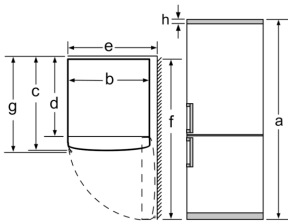

Freezer Compartment

- 3 Pull-out drawers for storage
- 3 storage drawers on extension rail systems for easy pull-out
- Freezing capacity: 14 kg/24 h

Design and Styling

- Stainless-steel with fingerprint resistant door finishing for easy cleaning
- Integrated vertical handle

Accessories

**Series 4, Free-standing fridge-freezer
with freezer at bottom, 186 x 60 cm,
Stainless steel (with anti-fingerprint)
KGN36XI46**

Appliance name	a	b	c	d	e	f	g	h
KGN36 (Inner handle)	1860	600	660	590	600	1210	660	12
KGN36 (Outer handle)	1860	600	660	590	640	1210	700	12

Description	
a	Height
b	Width
c	Depth with door closed, without handle
d	Cabinet depth
e	Width with door opened to 90°
f	Depth with door opened
g	Depth with door closed, with handle
h	Air gap for installation in recess or fitted cabinet