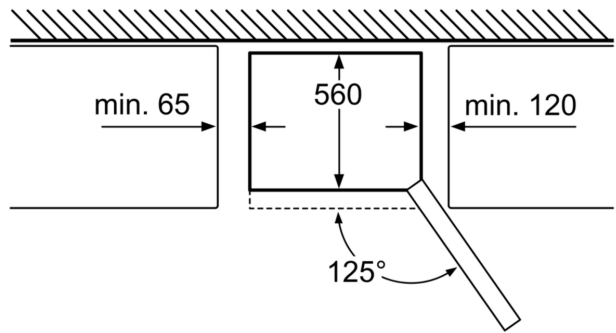

**APPLIANCE DIMENSION**

- Dimensions ( H x W x D): 185.0 cm x 60.0 cm x 64.0 cm

**COMFORT & SAFETY**

- Door right hinged, Reversible
- Height adjustable front feet, roles in the back

**Series 8, Free-standing fridge-freezer  
with freezer at bottom, glass door,  
185 x 60 cm, Red  
KGN36SR31**

Measurements in mm

Measurements in mm