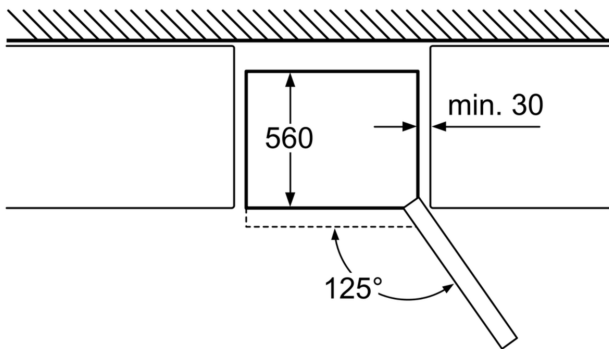

**APPLIANCE DIMENSION**

- Dimensions ( H x W x D): 185.0 cm x 60.0 cm x 64.0 cm

**COMFORT & SAFETY**

- Door right hinged, Reversible
- Height adjustable front feet, roles in the back

**Series 8, Free-standing fridge-freezer  
with freezer at bottom, glass door,  
185 x 60 cm, Red  
KGN36SR31**