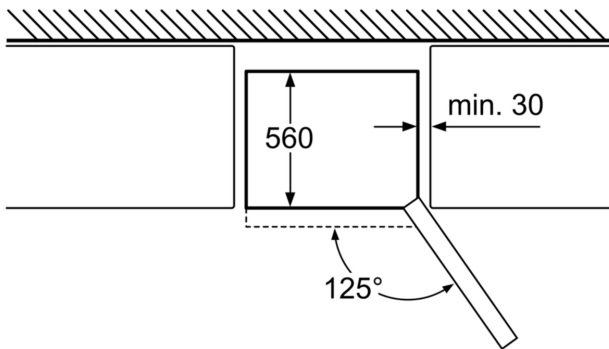

- 3 safety glass shelves of which 2 are height adjustable
- 1 wine rack
- 3 door bins, there of 1x dairy compartment

Freezer Compartment

- 3 Freezer Drawers, incl. 1 Big Box
- Calendar Frozen Food

APPLIANCE DIMENSION

- Dimensions (H x W x D): 185.0 cm x 60.0 cm x 64.0 cm

COMFORT & SAFETY

- Door right hinged, Reversible
- Height adjustable front feet, roles in the back

**Series 8, Free-standing fridge-freezer
with freezer at bottom, glass door,
185 x 60 cm, Black
KGN36SB31**