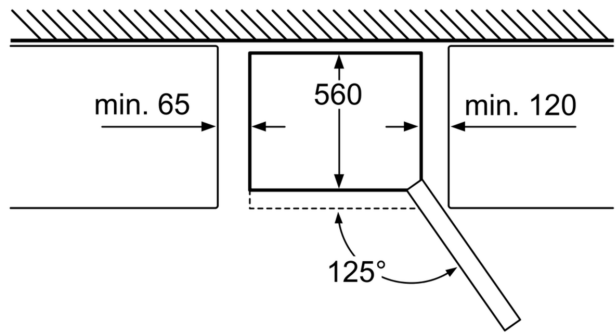

- Dimensions (H x W x D): 185.0 cm x 60.0 cm x 64.0 cm

COMFORT & SAFETY

- Door right hinged, Reversible
- Height adjustable front feet, roles in the back

**Series 8, Free-standing fridge-freezer
with freezer at bottom, glass door,
185 x 60 cm, Black
KGN36SB31**

Measurements in mm

Measurements in mm