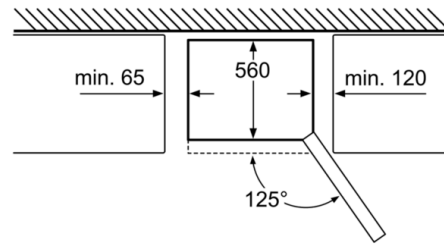

Measurements in mm