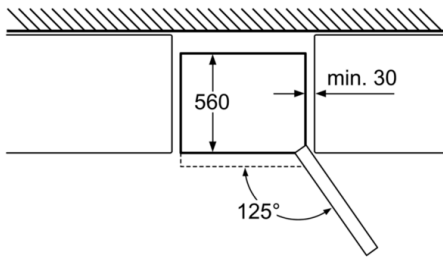

**Free-standing fridge-freezer with freezer at bottom, glass door, 185 x 60 cm, Stainless steel
KGN36S71**

Measurements in mm