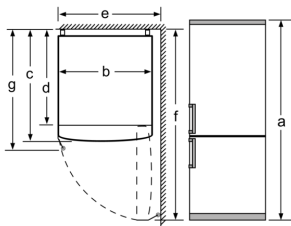

**Series 4, Variostyle basic appliance
without colored door, 186 x 60 cm
KGN36IJ3AG**

- Gross capacity 357 l
- Dimensions (H x W x D): 186.0 cm x 60.0 cm x 66.0 cm

Fridge Compartment

- 1 door trays (large)
- 2 door trays (small)

Freezer Compartment

Design and Styling

- Integrated vertical handle

Accessories

Series 4, Variostyle basic appliance without colored door, 186 x 60 cm KGN36IJ3AG

Appliance name	a	b	c	d	e	f	g
KGN36 (Inner handle)	1860	600	660	590	600	1210	660
KGN36 (Outer handle)	1860	600	660	590	640	1210	700

Specification	
a	Height
b	Width
c	Depth with door closed, without handle
d	Cabinet depth
e	Width with door opened to 90°
f	Depth with door opened
g	Depth with door closed, with handle

measurements in mm