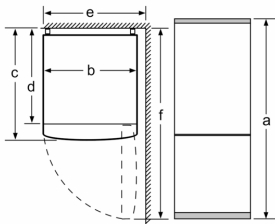

Freezer Compartment

- Net Freezer Capacity: 87 l Litres
- 3 Pull-out drawers, including 1 easy access freezer box

APPLIANCE DIMENSION

- Dimensions (H x W x D): 176.0 cm x 60.0 cm x 66.0 cm

COMFORT & SAFETY

- Right mounted, Reversible
- Height adjustable front feet, roles in the back
- Annual Energy Consumption: 325 kWh/year
- Connected load: 100 w
- Nominal voltage: 220 - 240 v

Accessories

- Egg tray.

Country Specific Options

Description	
a	Height
b	Width
c	Depth with door closed, without handle
d	Cabinet depth
e	Width with door opened to 90°
f	Depth with door opened

measurements in mm

Appliance name	A	B	C	D
KGN33, 36, 39, 46, 49	0/65	20	590	125
KGF39, 49	0/65	20	590	125

Dimension A:
In models with vertical integrated handles,
in order to open easily, a minimum distance
of 65 mm is needed.

measurements in mm

If the appliance is fitted directly to the wall,
all of the drawers can be pulled out fully.