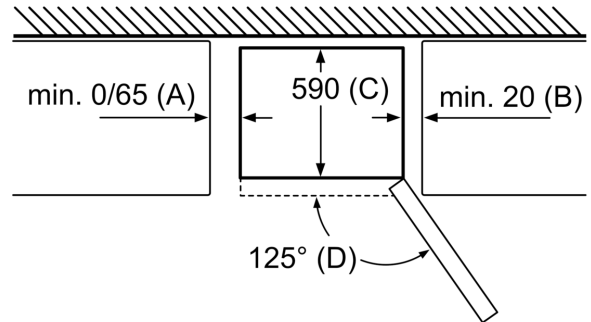

The bottomfreezer with HydroFresh Box: keeps your fruits and

**Series 2, Free-standing fridge-freezer
with freezer at bottom, 176 x 60 cm,
Stainless steel look
KGN33NL300**

Appliance name	a	b	c	d	e	f
KGN33 (inner handle)	1760	600	660	590	600	1210

Description	
a	Height
b	Width
c	Depth with door closed, without handle
d	Cabinet depth
e	Width with door opened to 90°
f	Depth with door opened

measurements in mm

Appliance name	A	B	C	D
KGN33, 36, 39, 46, 49	0/65	20	590	125
KGF39, 49	0/65	20	590	125

Dimension A:
In models with vertical integrated handles,
in order to open easily, a minimum distance
of 65 mm is needed.

measurements in mm

If the appliance is fitted directly to the wall,
all of the drawers can be pulled out fully.