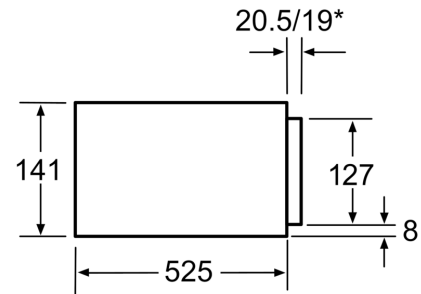

**Series 8, Built-in warming drawer, 60
x 14 cm, Black
HSC140P61**

* Colour-fronted appliances

Compact appliances with a height of 454 mm can be installed above a warming drawer in the HSC 14 range. An intermediate floor is not required.

Measurements in mm