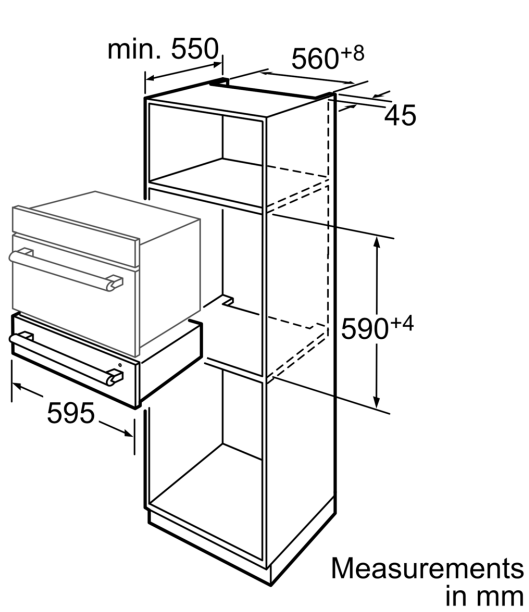

---

Built-in / Free-standing: .....	Built-in
Maximum number of plates: .....	12
Maximum number of espresso cups: .....	80
Dimensions: .....	141 x 595 x 548 mm
Dimensions of the packed product (HxWxD): .....	200 x 650 x 660 mm
Min. required niche size for installation (HxWxD): .....	141 x 560 x 550 mm
Time control: .....	No
Fuse protection: .....	10 A
Voltage: .....	220-240 V
Frequency: .....	50; 60 Hz
Plug type: .....	Gardy plug w/ earthing
Required cutout/niche size for installation (in): .....	X
Dimensions of the packed product: .....	7.87 x 25.59 x 25.98
Net weight: .....	39.000 lbs
Gross weight: .....	44.000 lbs
Length electrical supply cord: .....	150.0 cm
Min. required niche size for installation (HxWxD): .....	141 x 560 x 550 mm
Dimensions: .....	141 x 595 x 548 mm
Dimensions of the packed product (HxWxD): .....	200 x 650 x 660 mm
Net weight: .....	17.9 kg
Gross weight: .....	19.8 kg

---

**Performance**

- Stepless temperature control from 30 to 80°C
- Drawer interior volume:
  - - 6 x 24 cm dinner plates - 6 x 10 cm soup bowls - 1 x 9 cm serving dish - 1 x 17 cm serving dish - 1 x 32 cm serving plate

**Safety functions**

- Loading up to 25 kg
- telescop. full extension rails
- Cool door
- Operating indicator light

**Series 8, Built-in warming drawer, 60  
x 14 cm, Black  
HSC140P61**

\* Colour-fronted appliances

Compact appliances with a height of 454 mm can be installed above a warming drawer in the HSC 14 range. An intermediate floor is not required.

Measurements in mm