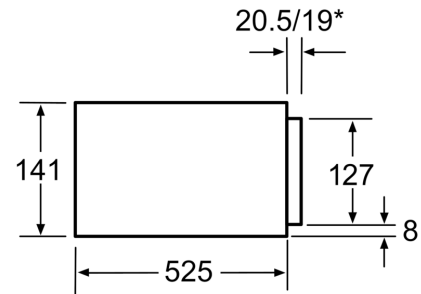

**Series 8, Built-in accessory drawer,
60 x 14 cm
HSC140A51**

* Colour-fronted appliances

Compact appliances with a height of 454 mm can be installed above a warming drawer in the HSC 14 range. An intermediate floor is not required.

Measurements in mm