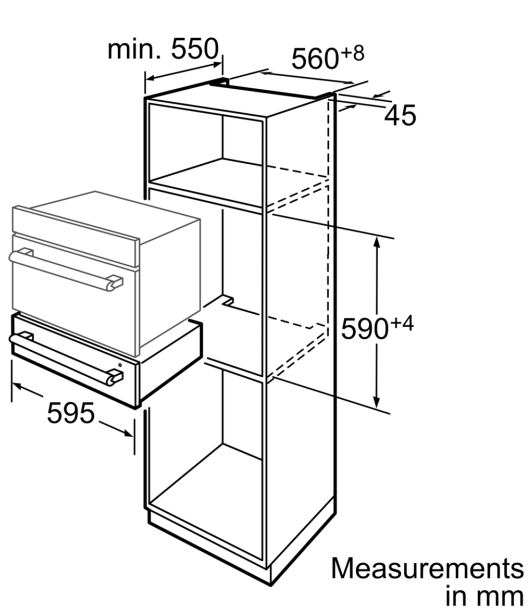

**Series 8, Built-in accessory drawer,
60 x 14 cm
HSC140A51**

* Colour-fronted appliances

Compact appliances with a height of 454 mm can be installed above a warming drawer in the HSC 14 range. An intermediate floor is not required.

Measurements in mm