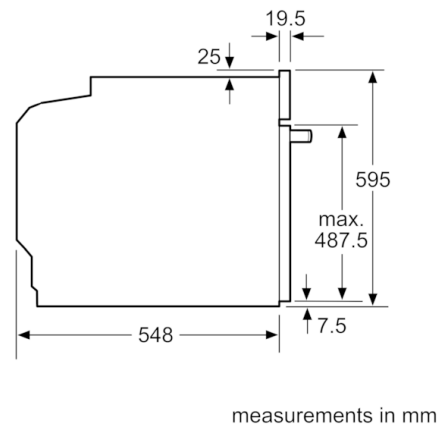

Serie | 6, Built-in oven, 60 x 60 cm, Stainless steel
HBA5780S0B