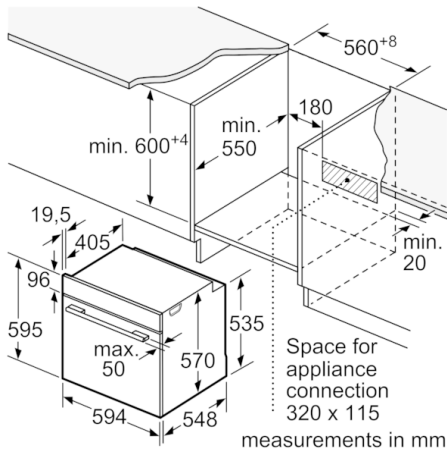

Serie | 6, Built-in oven, 60 x 60 cm, Stainless steel
HBA5780S0B