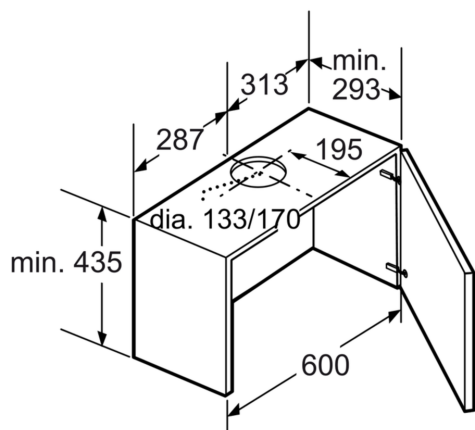

Series 2, Telescopic cooker hood, 60 cm, Silver metallic DHI685SGB

12/02 DHI 645 F / DHI 655 F / DHI 665 V / DHI 685 S

DHZ4655	Handle strip
DHZ4670	Handle strip
DHZ4675	Handle strip
DHZ4505	Recirculating kit
DHZ4506	Active carbon filter
DHZ4600	Lowering frame
DHZ4650	Handle strip

Typology: Pull-out
 Length electrical supply cord: 130.0 cm
 Min. required niche size for installation (HxWxD): 435mm x 556.0mm x 273mm mm
 Net weight: 12.4 kg
 Type of control: Electronic
 Number of speed settings: 3-stages + intensive setting
 Max. air extraction: 490 m³/h
 Boost position output recirculating: 430.0 m³/h
 Max. air recirculation: 330 m³/h
 Boost position air extraction: 790 m³/h
 Number of lights: 2
 Noise level: 58 dB(A) re 1 pW
 Diameter of air outlet: 150 / 120 mm
 Grease filter material: Washable aluminium
 Odour filter: No
 Operating Mode: Convertible
 Optional accessories: DHZ4655, DHZ4670, DHZ4675, DHZ4505, DHZ4506, DHZ4600, DHZ4650
 Type of lamps used: Halogen
 Total power of the lamps: 40 W
 Grease filter type: Cassette
 Connection rating: 240 W
 Fuse protection: 10 A
 Voltage: 220-240 V
 Frequency: 50 Hz
 Plug type: GB plug
 Installation typology: Built-in
 Material body: Lacquered
 Plug type: GB plug
 Dimensions of the product, with chimney (if exists) (in): x x
 Dimensions of the packed product: 13.77 x 24.99 x 19.68
 Net weight: 27.000 lbs
 Gross weight: 30.000 lbs
 Motor location: Integrated motor in hood body
 No-return airflow flap: No
 Length electrical supply cord: 130.0 cm
 Dimensions of the product, with chimney (if exists): 465 x 597.0 x 273.0 mm
 Dimensions of the packed product (HxWxD): 350 x 635 x 500 mm
 Net weight: 12.4 kg
 Gross weight: 13.6 kg
 Delay Shut off modes: 10.0 min

**Series 2, Telescopic cooker hood, 60 cm, Silver metallic
DHI685SGB**

Measurements in mm