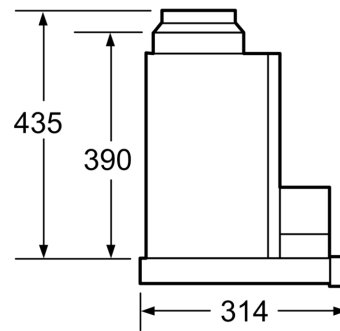

Typology: Pull-out
 Length electrical supply cord: 130.0 cm
 Min. required niche size for installation (HxWxD): 435mm x 556.0mm x 273mm mm
 Net weight: 12.4 kg
 Type of control: Electronic
 Number of speed settings: 3-stages + intensive setting
 Max. air extraction: 490 m³/h
 Boost position output recirculating: 430.0 m³/h
 Max. air recirculation: 330 m³/h
 Boost position air extraction: 790 m³/h
 Number of lights: 2
 Noise level: 58 dB(A) re 1 pW
 Diameter of air outlet: 150 / 120 mm
 Grease filter material: Washable aluminium
 Odour filter: No
 Operating Mode: Convertible
 Optional accessories: DHZ4655, DHZ4670, DHZ4675, DHZ4505, DHZ4506, DHZ4600, DHZ4650
 Type of lamps used: Halogen
 Total power of the lamps: 40 W
 Grease filter type: Cassette
 Connection rating: 240 W
 Fuse protection: 10 A
 Voltage: 220-240 V
 Frequency: 50 Hz
 Plug type: GB plug
 Installation typology: Built-in
 Material body: Lacquered
 Plug type: GB plug
 Dimensions of the product, with chimney (if exists) (in): x x
 Dimensions of the packed product: 13.77 x 24.99 x 19.68
 Net weight: 27.000 lbs
 Gross weight: 30.000 lbs
 Motor location: Integrated motor in hood body
 No-return airflow flap: No
 Length electrical supply cord: 130.0 cm
 Dimensions of the product, with chimney (if exists): 465 x 597.0 x 273.0 mm
 Dimensions of the packed product (HxWxD): 350 x 635 x 500 mm
 Net weight: 12.4 kg
 Gross weight: 13.6 kg
 Delay Shut off modes: 10.0 min

**Series 2, Telescopic cooker hood, 60 cm, Silver metallic
DHI685SGB**

Measurements in mm