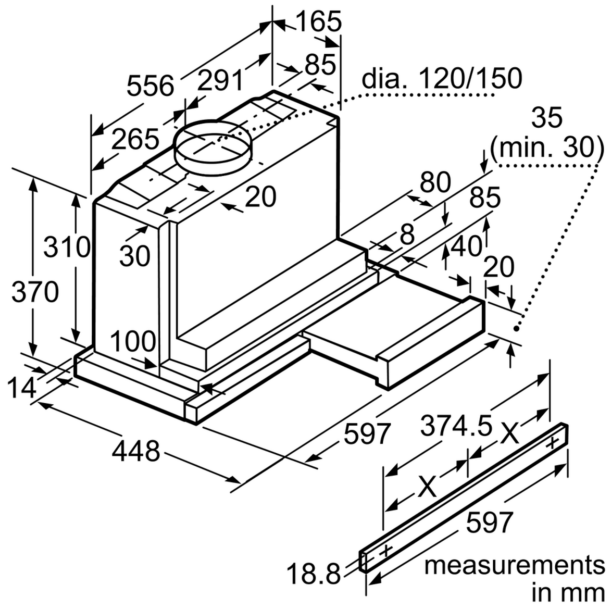

Typology: Pull-out
 Length electrical supply cord: 130.0 cm
 Min. required niche size for installation (HxWxD): 435mm x 556.0mm x 273mm mm
 Net weight: 12.4 kg
 Type of control: Electronic
 Number of speed settings: 3-stages + intensive setting
 Max. air extraction: 490 m³/h
 Boost position output recirculating: 430.0 m³/h
 Max. air recirculation: 330 m³/h
 Boost position air extraction: 790 m³/h
 Number of lights: 2
 Noise level: 58 dB(A) re 1 pW
 Diameter of air outlet: 150 / 120 mm
 Grease filter material: Washable aluminium
 Odour filter: No
 Operating Mode: Convertible
 Optional accessories: DHZ4655, DHZ4670, DHZ4675, DHZ4505, DHZ4506, DHZ4600, DHZ4650
 Type of lamps used: Halogen
 Total power of the lamps: 40 W
 Grease filter type: Cassette
 Connection rating: 240 W
 Fuse protection: 10 A
 Voltage: 220-240 V
 Frequency: 50 Hz
 Plug type: GB plug
 Installation typology: Built-in
 Material body: Lacquered
 Plug type: GB plug
 Dimensions of the product, with chimney (if exists) (in): x x
 Dimensions of the packed product: 13.77 x 24.99 x 19.68
 Net weight: 27.000 lbs
 Gross weight: 30.000 lbs
 Motor location: Integrated motor in hood body
 No-return airflow flap: No
 Length electrical supply cord: 130.0 cm
 Dimensions of the product, with chimney (if exists): 465 x 597.0 x 273.0 mm
 Dimensions of the packed product (HxWxD): 350 x 635 x 500 mm
 Net weight: 12.4 kg
 Gross weight: 13.6 kg
 Delay Shut off modes: 10.0 min

**Series 2, Telescopic cooker hood, 60 cm, Silver metallic
DHI685SGB**

Measurements in mm