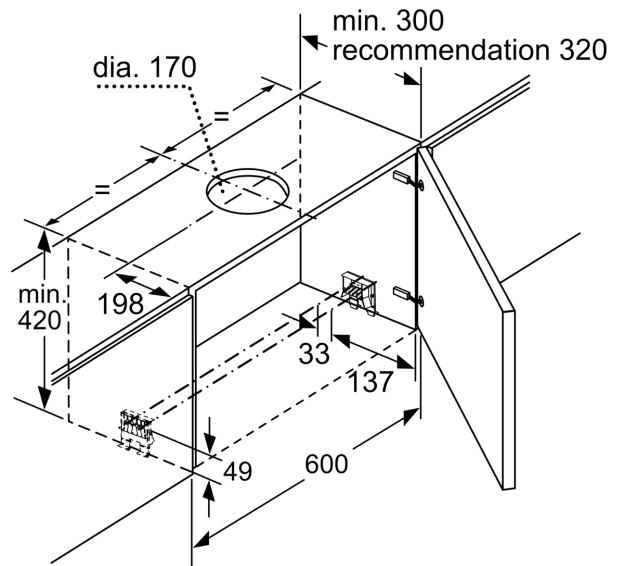

Technical information:

- Suitable for ducted or recirculating operation
- Recirc. kit or clean air kit
- Electrical connection rating: 146 W
- Diameter pipe Ø 150 mm (Ø 120 mm enclosed)
- Dimensions of the product, with chimney (if exists) (HxWxD mm): 426 x 898 x 290
- Required niche size for installation (HxWxD mm): 385 x 524 x 290

Series 4, Telescopic cooker hood, 90 cm, Silver metallic DFS097A50B

Depth of the filter drawer can be adjusted by up to 29 mm

measurements in mm

measurements in mm

When installing the 90 cm telescopic hood in a 90 cm wide wall-hanging cupboard, a mounting kit is required. The two mounting brackets are screwed onto the left and right of the kitchen unit. Installation in accordance with template.

measurements in mm

measurements in mm