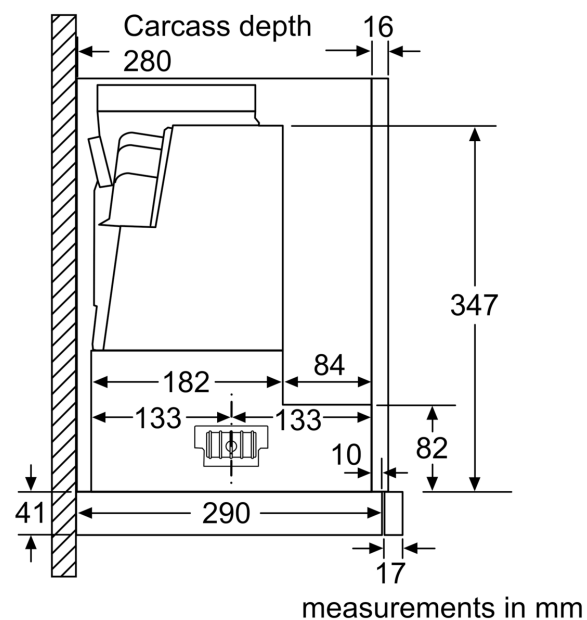

Technical information:

- Suitable for ducted or recirculating operation
- Recirc. kit or clean air kit
- Electrical connection rating: 146 W
- Diameter pipe Ø 150 mm (Ø 120 mm enclosed)
- Dimensions of the product, with chimney (if exists) (HxWxD mm): 426 x 898 x 290
- Required niche size for installation (HxWxD mm): 385 x 524 x 290

Series 4, Telescopic cooker hood, 90 cm, Silver metallic DFS097A50B

Depth of the filter drawer can be adjusted by up to 29 mm

measurements in mm

measurements in mm

When installing the 90 cm telescopic hood in a 90 cm wide wall-hanging cupboard, a mounting kit is required. The two mounting brackets are screwed onto the left and right of the kitchen unit. Installation in accordance with template.

measurements in mm

measurements in mm