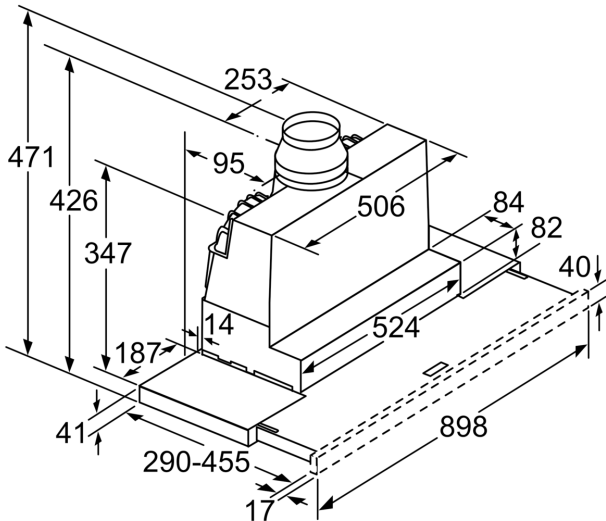

Series 4, Telescopic cooker hood, 90 cm, Silver metallic DFS097A50B

Depth of the filter drawer can be adjusted by up to 29 mm

measurements in mm