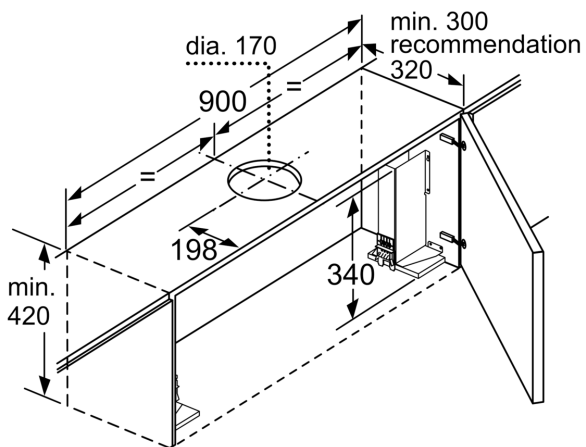

Technical information:

- Suitable for ducted or recirculating operation
- Recirc. kit or clean air kit
- Electrical connection rating: 146 W
- Diameter pipe Ø 150 mm (Ø 120 mm enclosed)
- Dimensions of the product, with chimney (if exists) (HxWxD mm): 426 x 898 x 290
- Required niche size for installation (HxWxD mm): 385 x 524 x 290

Series 4, Telescopic cooker hood, 90 cm, Silver metallic DFS097A50B

Depth of the filter drawer can be adjusted by up to 29 mm

measurements in mm

measurements in mm

When installing the 90 cm telescopic hood in a 90 cm wide wall-hanging cupboard, a mounting kit is required. The two mounting brackets are screwed onto the left and right of the kitchen unit. Installation in accordance with template.

measurements in mm

measurements in mm