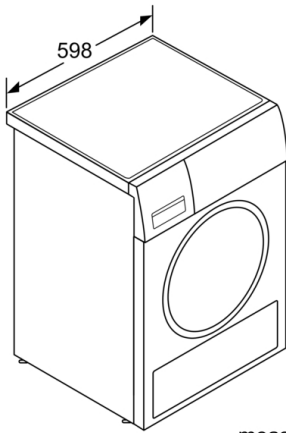

Technical Data

Built-in / Free-standing : Free-standing
Removable top : No
Door hinge : Right
Length electrical supply cord : 145.0 cm
Height of removable worktop : 842 mm
Dimensions of the product : 842 x 598 x 599 mm
Net weight : 53.660 kg
Fluorinated greenhouse gases : Yes
Type of refrigerant : R407C
Hermetically sealed equipment : Yes
EAN code : 4242002820354
Connection Rating : 1000 W
Fuse protection : 10 A
Voltage : 220-240 V
Frequency : 50 Hz
Approval certificates : CE, VDE
Capacity cotton - NEW (2010/30/EC) : 9.0 kg

Technical Information

- 842 mm x 598 mm x 599 mm (652 mm with door frame)

**Serie | 8, Heat pump tumble dryer, 9 kg
WTW87565AU**

measurements in mm