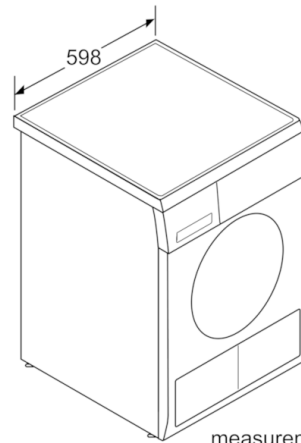

Technical Data

Built-in / Free-standing :	Free-standing
Removable top :	No
Door hinge :	Right
Length electrical supply cord (cm) :	145.0
Height of removable worktop (mm) :	842
Dimensions of the product (mm) :	842 x 598 x 599
Net weight (kg) :	40.432
EAN code :	4242002776866
Connection Rating (W) :	2800
Current (A) :	10
Voltage (V) :	220-240
Frequency (Hz) :	50
Approval certificates :	CE, VDE
Capacity cotton (kg) - NEW (2010/30/EC) :	8.0

Features

- LED-Display for remaining time and 24 h end time delay
- Buttons: start/pause, Low Heat and Reduced Ironing option, Signal, less ironing, programme length, Fine-tuning of drying aim, 24 h Ready in
- Time delay to select end of time of your wash (1-24 hours) and time remaining indicator
- Acoustic signal for end of cycle
- Glass door
- Protection filter for condensor
- Automatic drum stop when door is opened
- Child lock

Technical Information

- 842 mm x 598 mm x 599 mm (63.9 cm with door frame)

**Serie | 4, Condenser tumble dryer, 8 kg
WTB86200AU**

measurements in mm

measurements in mm