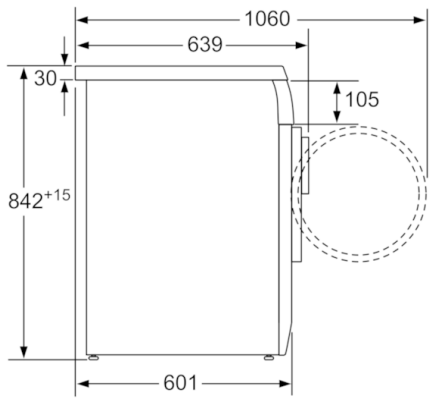

Technical Data

Built-in / Free-standing :	Free-standing
Removable top :	No
Door hinge :	Right
Length electrical supply cord (cm) :	145.0
Height of removable worktop (mm) :	842
Dimensions of the product (mm) :	842 x 598 x 599
Net weight (kg) :	40.432
EAN code :	4242002776866
Connection Rating (W) :	2800
Current (A) :	10
Voltage (V) :	220-240
Frequency (Hz) :	50
Approval certificates :	CE, VDE
Capacity cotton (kg) - NEW (2010/30/EC) :	8.0

Technical Information

- 842 mm x 598 mm x 599 mm (63.9 cm with door frame)

**Serie | 4, Condenser tumble dryer, 8 kg
WTB86200AU**

measurements in mm

measurements in mm