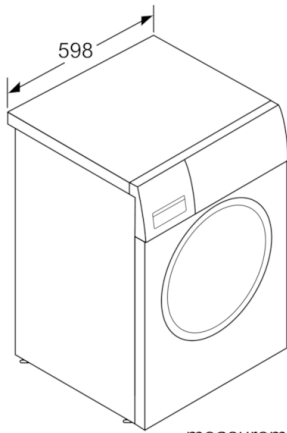

Safety and Environment

- AquaStop™ anti-flood protection system with magnetic valve and float switch
- Child lock

Technical Information

- 848 mm x 598 mm x 590 mm (632 mm with door frame)

**HomeProfessional, Washing machine, front loader, 8.5 kg, 1600 rpm
WAY32890AU**