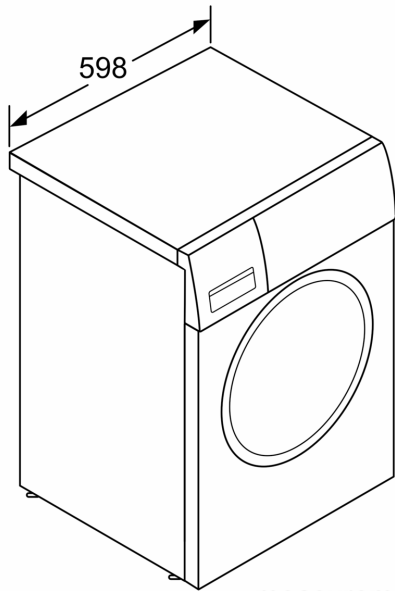

- Capacity: 8 kg

Consumption rates

- 5 Water Stars for washing performance

Design

- Large LED-Display for programme status indication, temperature selection, max. spin speed, remaining time and 24 h end time delay
- 32 cm porthole, silver-black grey with 171° opening door
- magnet with pull-open latch

Safety Features

- Aqua Protection Plus anti-flood protection with self-sealing hose, minimises the risk of flooding
- Child lock

Technical Information

- 848 mm x 598 mm x 590 mm (632 mm with door frame)

**Series 8, Washing machine, front
loader, 8 kg
WAW28460AU**