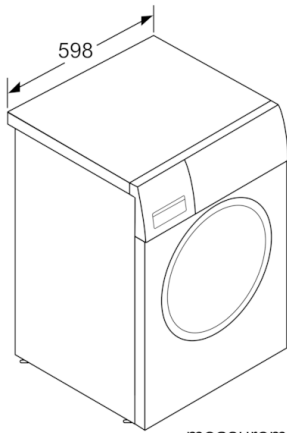

Design

- Drum volume: 65 l
- TouchControl buttons: start/pause with reload function, Reduced Ironing, Rinse plus, EcoPerfect, TurboPerfect, Spin speed selection/Rinse hold
- 32 cm porthole, 171° swing door for easy loading and unloading of laundry
- magnet with pull-open latch
- Housing in White and stainless steel

Technical Information

- 848 mm x 598 mm x 590 mm (632 mm with door frame)

**Serie | 8, Washing machine, front loader, 8
kg, 1400 rpm
WAW28441AU**

measurements in mm