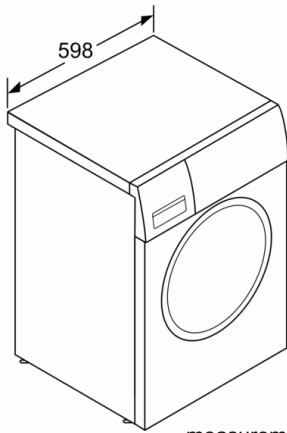

Technical Data

Built-in / Free-standing : Free-standing
Height of removable worktop : 850 mm
Dimensions of the product : 848 x 598 x 590 mm
Height for building under : 850.00 mm
Net weight : 80.895 kg
Connection Rating : 2100 W
Fuse protection : 10 A
Voltage : 230 V
Frequency : 50 Hz
Approval certificates : Australia Standards, CE, VDE
Length electrical supply cord : 150 cm
Door hinge : Left
Wheels : No
EAN code : 4242005138746
Capacity cotton - NEW (2010/30/EC) : 10.0 kg
Energy efficiency rating : N/A
Spin drying performance class : B
: 1400 rpm
Noise level washing : 49 dB(A) re 1 pW
Noise level spinning : 74 dB(A) re 1 pW
Installation typology : Free-standing

Technical Information

- Capacity: 10 kg washing
- Maximum spin speed: 1400 r/min
- 848 mm x 598 mm x 590 mm (632 mm with door frame)
- 32 cm porthole, 165° swing door for easy loading/unloading of clothes
- 5 Star energy rating
- 4.5 Water Stars (WELS)
- 86 l water consumption per wash and 242 kWh Energy Consumption p.a. on Cotton 60, Eco, 1400 RPM wash program
- Operating noise for washing dB: 49
Operating noise for spinning dB: 74

**Serie | 6, Washing machine, front loader, 10
kg, 1400 rpm
WAU28490AU**

measurements in mm

measurements in mm