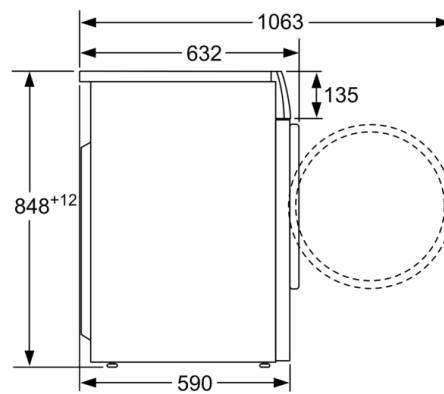

Technical Data

Built-in / Free-standing : Free-standing
Height of removable worktop : 850 mm
Dimensions of the product : 848 x 598 x 590 mm
Height for building under : 850.00 mm
Net weight : 80.895 kg
Connection Rating : 2100 W
Fuse protection : 10 A
Voltage : 230 V
Frequency : 50 Hz
Approval certificates : Australia Standards, CE, VDE
Length electrical supply cord : 150 cm
Door hinge : Left
Wheels : No
EAN code : 4242005138746
Capacity cotton - NEW (2010/30/EC) : 10.0 kg
Energy efficiency rating : N/A
Spin drying performance class : B
: 1400 rpm
Noise level washing : 49 dB(A) re 1 pW
Noise level spinning : 74 dB(A) re 1 pW
Installation typology : Free-standing

Technical Information

- Capacity: 10 kg washing
- Maximum spin speed: 1400 r/min
- 848 mm x 598 mm x 590 mm (632 mm with door frame)
- 32 cm porthole, 165° swing door for easy loading/unloading of clothes
- 5 Star energy rating
- 4.5 Water Stars (WELS)
- 86 l water consumption per wash and 242 kWh Energy Consumption p.a. on Cotton 60, Eco, 1400 RPM wash program
- Operating noise for washing dB: 49
Operating noise for spinning dB: 74

**Serie | 6, Washing machine, front loader, 10
kg, 1400 rpm
WAU28490AU**

measurements in mm

measurements in mm